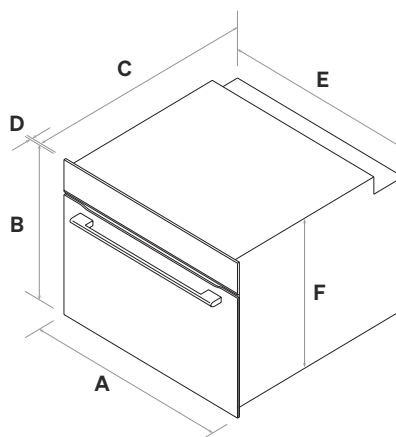

SIZE, W/D/H (MM)

Packaged 675 × 666 × 525

Physical 594 × 536 × 455

WEIGHT (KG)

Net: 34.3 Gross: 38

INSTALLATION

Wall Tower Installation

POWER REQUIREMENTS

Warranty 3 Years

FRONT VIEW

Note: See the user manual for detailed ventilation and installation details

DIMENSIONS (MM)

A	594	B	455	C	515
D	21	E	542	F	444

MINIMUM INSIDE CAVITY (MM)

W	558	D	560 (Proud)
H	448	D	581 (Flush)