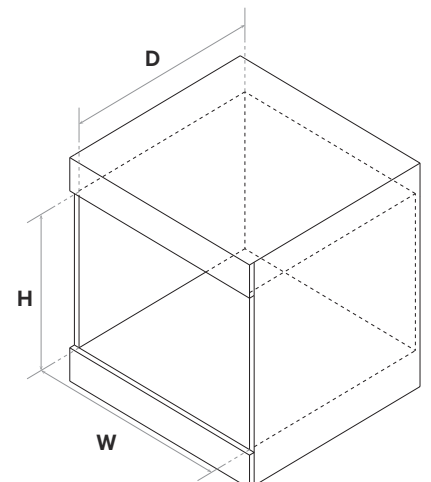

SIZE, W/D/H (MM)

Packaged 675 × 666 × 525

Physical 594 × 536 × 455

WEIGHT (KG)

Net: 34.3 Gross: 38

INSTALLATION

Wall Tower Installation

POWER REQUIREMENTS

Warranty 3 Years

FRONT VIEW

Note: See the user manual for detailed ventilation and installation details

DIMENSIONS (MM)

A	594	B	455	C	515
D	21	E	542	F	444

MINIMUM INSIDE CAVITY (MM)

W	558	D	560 (Proud)
H	448	D	581 (Flush)