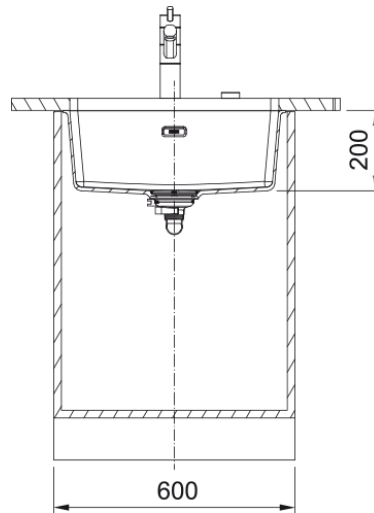

Maris MRG 110-52 Stone Grey | 125.0688.504

Technical Data

Product Information

Sink type	Bowl (no drainer)
Type of material	Granite
Number of bowls	1
Color	Stone grey
Finish	None

Dimensions

External size: right to left	553.0
External size: front to back	433.0
Bowl 1 size: right to left	520.0
Bowl 1 size: front to back	400.0
Bowl 1: depth	200.0

Installation

Minimum cabinet size	60 cm
----------------------	-------

Product specifications

Installation type	Undermount
Waste outlet	3 1/2"
Position of drainer	No drainer

Product Identification

Product brand	FRANKE
Product family	Maris
Model range	Maris
Approval logo	UKCA
Approval logo	CE