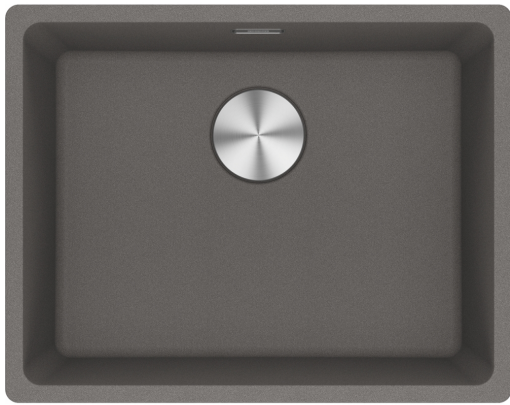

Maris MRG 110-52 Stone Grey | 125.0688.504

Technical Data

Product Information

Sink type	Bowl (no drainer)
Type of material	Granite
Number of bowls	1
Color	Stone grey
Finish	None

Dimensions

External size: right to left	553.0
External size: front to back	433.0
Bowl 1 size: right to left	520.0
Bowl 1 size: front to back	400.0
Bowl 1: depth	200.0

Installation

Minimum cabinet size	60 cm
----------------------	-------

Product specifications

Installation type	Undermount
Waste outlet	3 1/2"
Position of drainer	No drainer

Product Identification

Product brand	FRANKE
Product family	Maris
Model range	Maris
Approval logo	UKCA
Approval logo	CE