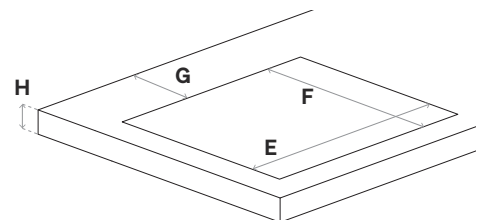

Packaged: 656 × 566 × 110

Physical: 590 × 520 × 58

WEIGHT (KG)

Net: 7.6

Gross: 9.6

INSTALLATION, W/D (MM)

Cut-Out: 560 × 490

Power Cord Length 100cm

Warranty 3 Years

FRONT VIEW

Note: See the user manual for detailed ventilation and installation details

DIMENSIONS (MM)

A 590

B 520

C 58

D 21

MINIMUM CUT-OUT (MM)

E 560

F 490

G 50

H 30