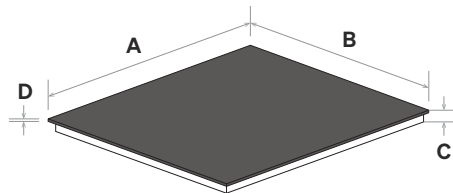

DIMENSIONS (MM)

A 590

B 520

C 58

D 21