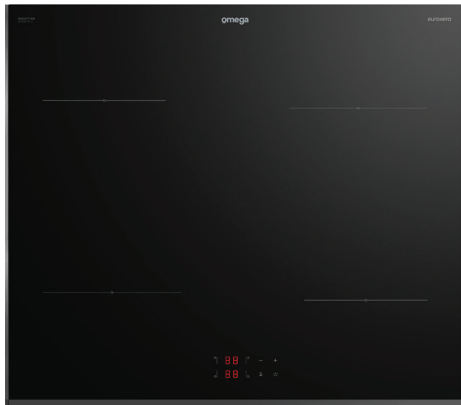

60cm Induction Cooktop

4 Zones

AESTHETICS

Black Glass with Midnight Side Trim

Front Bevelled Glass Edge

Red LED Displays

FUNCTIONALITY

4 × Cooking Zones

9 × Power Levels

Front Touch Controls

99 Minute Zone Timer

ZONE OUTPUTS

2 × Ø160mm Zone, 1400W

2 × Ø180mm Zone, 1800W

SAFETY

Child Safety Lock

Automatic Pan Detection

Residual Heat Indicators

120 Min. Auto Safety Shut Off

CLEANING

Single Piece of Glass

Durable EuroKera® Ceramic Glass

No Knobs for Easy Cleaning

SIZE, W/D/H (MM)

Packaged: 656 × 566 × 110

Physical: 590 × 520 × 58

WEIGHT (KG)

Net: 7.6

Gross: 9.6

INSTALLATION, W/D (MM)

Cut-Out: 560 × 490

Power Cord Length 100cm

POWER REQUIREMENTS

Power Connection 30 Amp Limitation

Hardwired

Rated Voltage 220–240V~

Rated Frequency 50Hz or 60Hz

Total Power 6400W

ADDITIONAL DETAILS

Barcode 9349260096134

Warranty 3 Years

FRONT VIEW

Note: See the user manual for detailed ventilation and installation details