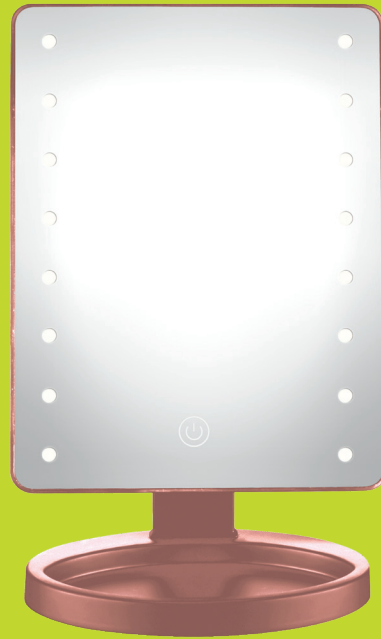

## REFLECTIONS BROADWAY MIRROR

CBEP1WA

Ideal for at-home makeup and beauty routines, this glamorous mirror includes 16 lifetime LED lights with 3 light intensity settings at the touch of a button.

With a storage base to hold your beauty essentials, this is your must have beauty companion.

- 16cm wide x 22cm high surface
- 16 Lifetime LED lights
- 1x Magnification
- 3 light intensity settings low/medium/high
- 40° inclination
- Storage compartment on base
- Battery Operated (4 x AAA not included)
- Consumes 70% less energy than regular bulbs\*
- 1 year warranty

APN: 933-8841-01387-5  
Pack Size: 4  
RRP: \$42.95

\* Compared to Conair's incandescent lighted mirror