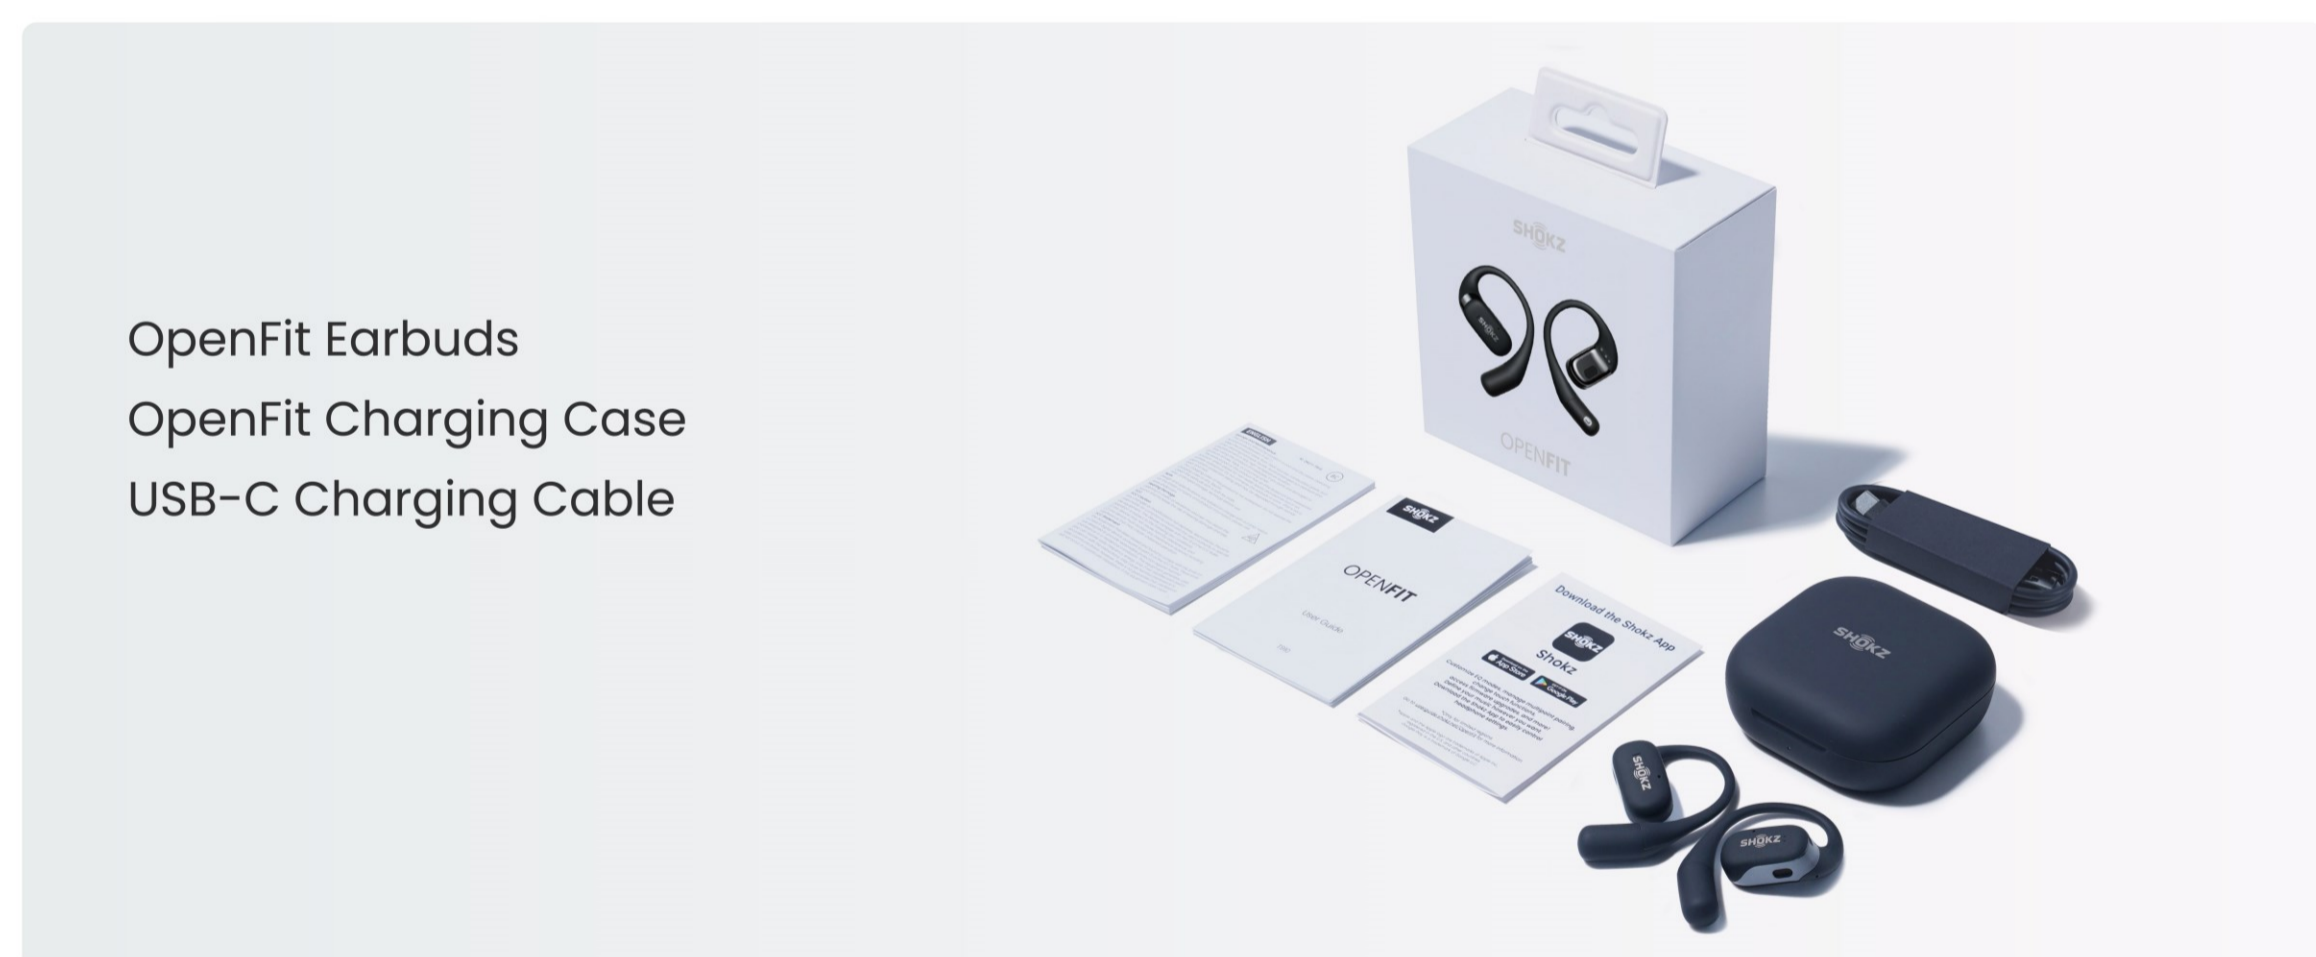

WHAT'S IN THE BOX

OpenFit Earbuds
OpenFit Charging Case
USB-C Charging Cable

SPECIFICATIONS

Part number	T910	Battery	Li-Polymer battery
Speaker type	Air conduction transducer	Continuous play	OpenFit: Up to 7 hours of listening time with a single charge OpenFit with Charging Case: Up to 28 hours of listening time
Frequency response	50Hz-16kHz	Standby time	Up to 10 days
Speaker sensitivity	95.5 dB±2.5dB	Charge time	Charge the earbuds with the charging case: 60 minutes; Empty case with charging cable: 120 minutes
Microphone sensitivity	-38 dB ±1dB	Quick charge	A 5-minute charge gives 1 hour of battery life (music)
Bluetooth® version	Bluetooth 5.2	Weight	Earbuds: 8.3g ± 0.2g Charging case: 57g ± 1g Total weight: 73.85g ± 1g
Compatible profiles	A2DP,AVRCP,HSP,HFP	Warranty	2 years
Materials	Earbuds : PC , Silicone Charging case: PC	Sweat resistance	Earbuds : IP54 Charging case: Not waterproof
Charge voltage	5V±5%	Battery capacity	Earbuds: 58mAh (Min) Charging case: 600mAh (Min)
Frequency band	2402MHz-2480MHz	Audio codecs supported	AAC SBC
Wireless range	33ft (10m)		

PACKAGING DIMENSIONS

Carton	Length	Width	Height	Cube	Net weight	Gross weight
Single (1)	10.20 cm	10.6 cm	5 cm	540.6 cm³	0.07385kg±0.001kg	0.256kg±0.005kg
Master (40)	38.40 cm	29.2 cm	30.6 cm	34311.168 cm³	10.26kg	11.68kg±0.02kg