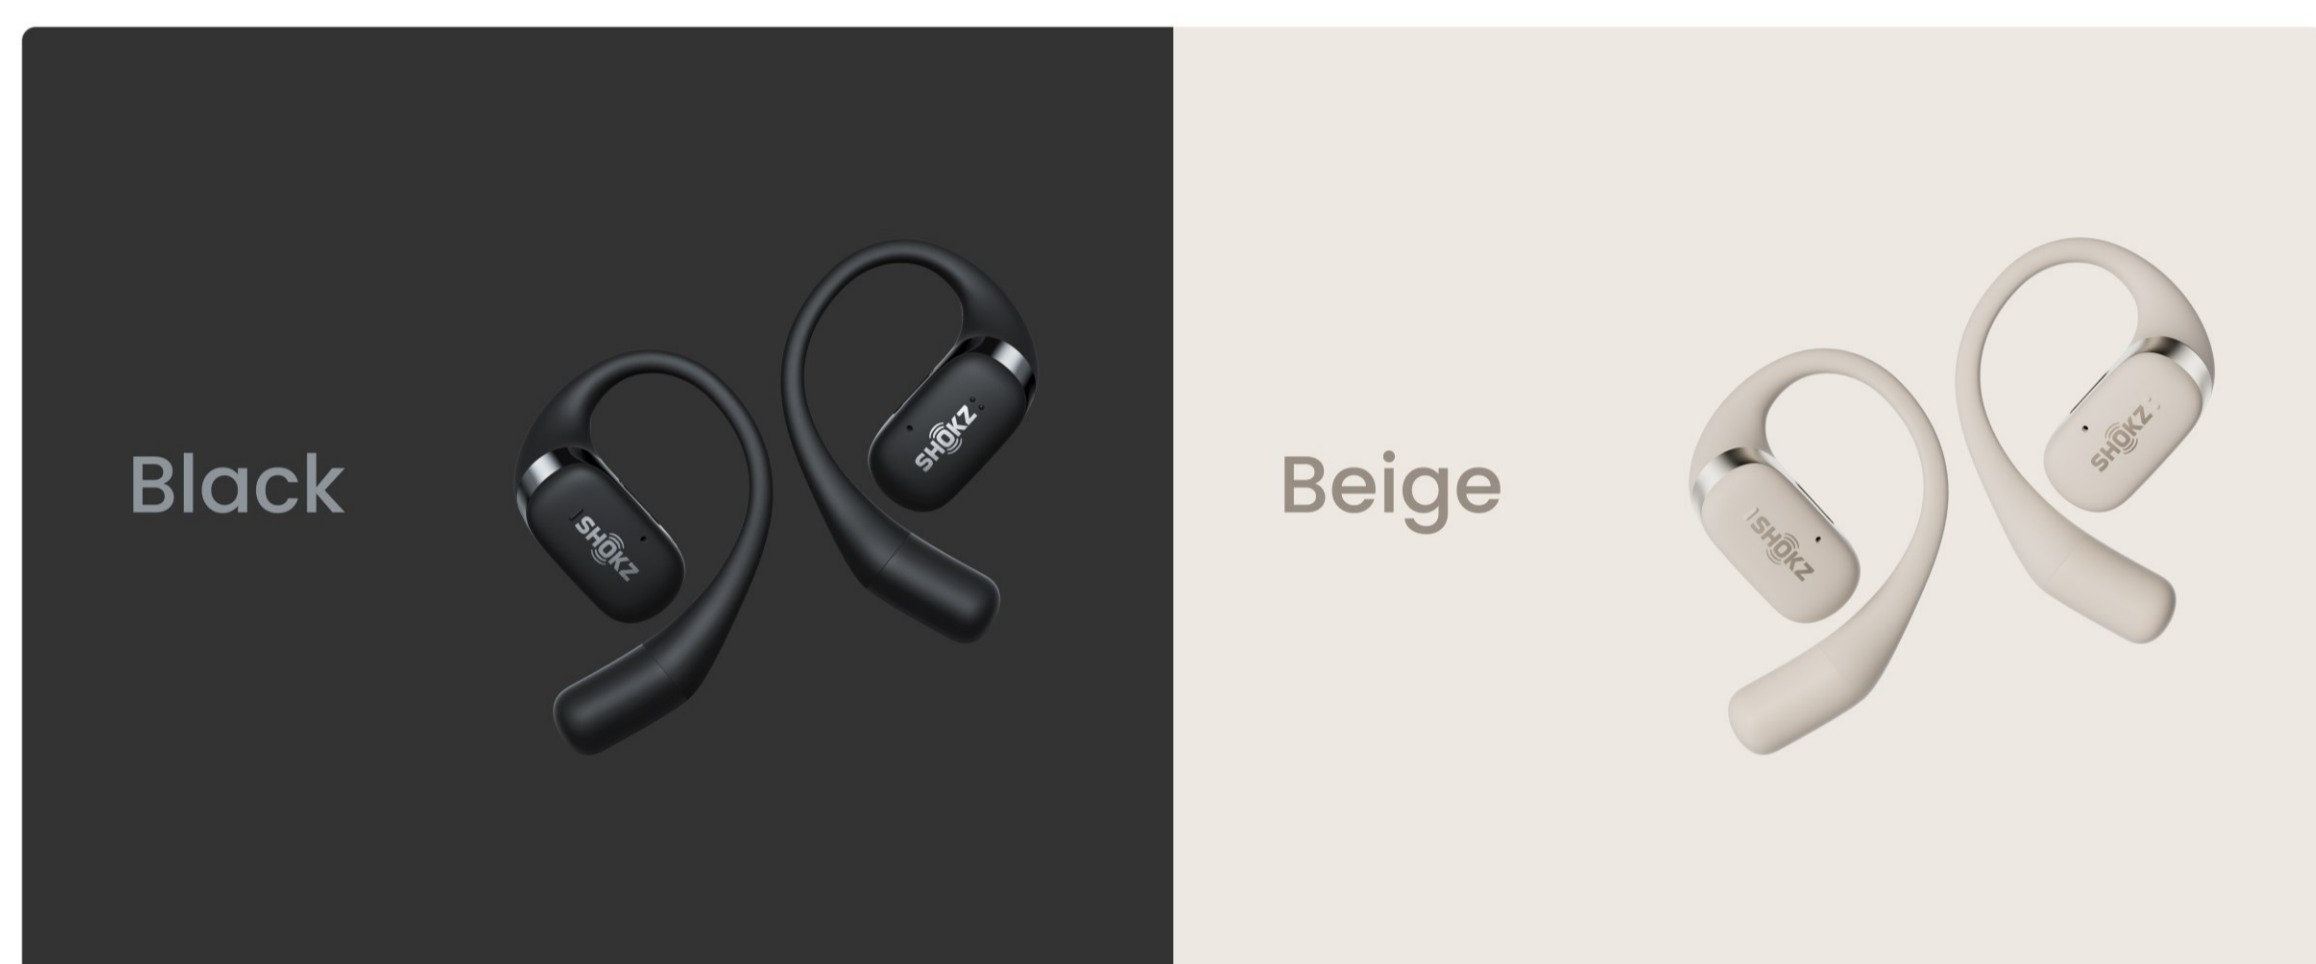

OPENFIT

OPEN-EAR TRUE WIRELESS EARBUDS

OpenFit continues the Shokz open-ear concept to let users enjoy all-day comfort and hear their own soundtrack while staying open to the world around them. OpenFit offers an ultra-lightweight, open-ear construction to hear both your own audio and every sound around you with crystal clarity. DirectPitch™ technology produces a full audio experience to immerse yourself in your favorite songs, podcasts, and audiobooks. A flexible ear hook design combines stability and comfort. Moments are precious, and OpenFit gives you the freedom to hear every one of them.

RRP: £ 179

FEATURES

- Open-Ear Design Ensure Awareness
- Shokz DirectPitch™ Technology
- Shokz OpenBass™ Technology for Powerful Bass
- Secure Fit
- Up to 28 Hours of Listening
- Quick Charge
- Dual Noise-Cancelling Microphone
- IP54 Water-Resistance
- Shokz App

COLOR

WHAT'S IN THE BOX

OpenFit Earbuds
OpenFit Charging Case
USB-C Charging Cable

SPECIFICATIONS