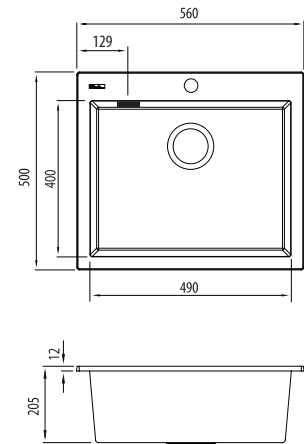

Santorini

Italian made

All dimensions in mm

ST-WH1551 OF

White Large Bowl Topmount Sink

— Overflow location

Specifications /

Sink size	560W x 500H mm
Bowl size	Large Bowl 490W x 400H x 200D / 39L
Construction	Moulded granite
Material	80% granite and quartz particles and 20% acrylic
Installation	Topmount
Fixings	Topmount clips supplied
Min cabinet size	600 mm
Tap holes	1 tap hole only
Waste fittings	1 x 90 mm basket waste included
Overflow	Overflow kit included
Carton size	720 x 600 x 280 mm
Weight	12 kg
Warranty	Lifetime manufacturer's warranty (refer to Oliveri website)
Maintenance and care instructions	Clean the sink regularly with warm water, a liquid detergent and a soft cloth. Do not use abrasive powders or creams and avoid chemically aggressive detergents. Generic stains should be removed immediately with very hot water and a cleaning product. For organic stains which are especially difficult to remove, it is recommended that you fill the sink with a highly diluted organic cleaner such as bleach and let stand overnight. The next morning, rinse with warm water and a soft cloth.