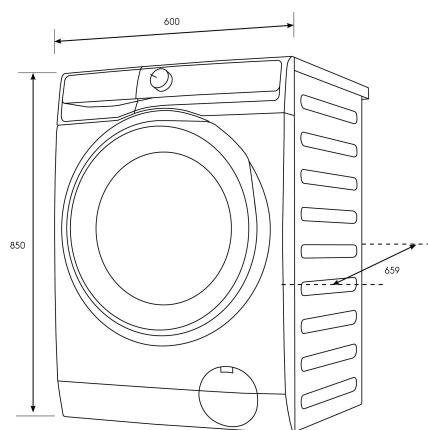

Drying Programs

Drying Programs - timed programs, auto sensing, Options available - End Alert, Remote, Dryness Level, Time Dry, Degree of dryness - extra, cupboard, iron dry, Venting - directional front vent grille

Model:
EWW1043R7SCS