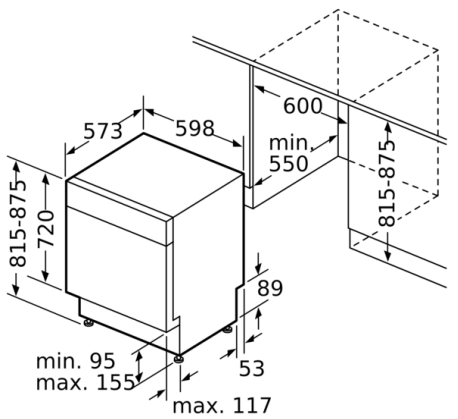

Safety

- AquaStop™ Plus: Water supply device with lifetime anti-flood protection
- Child door lock

Product Dimensions (H x W x D)

- Height 815-875 mm x Width 598 mm x Depth 573 mm

**Series 6, built-under dishwasher, 60 cm,
Stainless steel
SMU6HCS01A**

measurements in mm