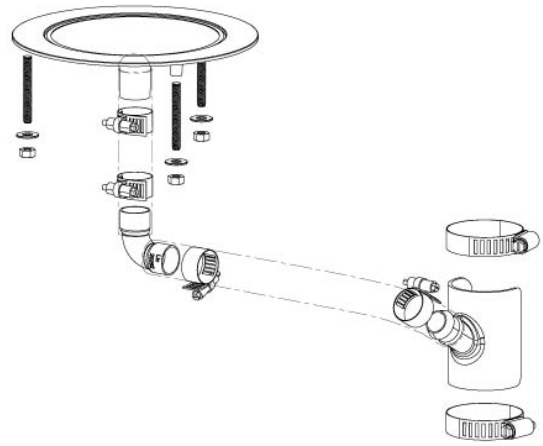

93441 Stand Alone Font