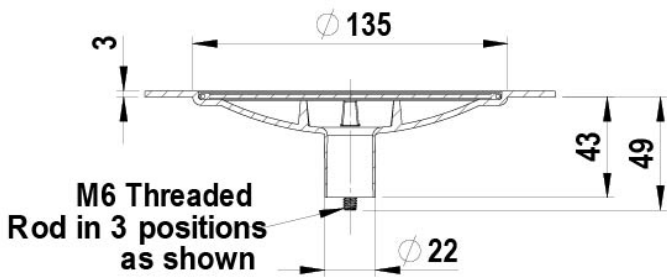

FONT KIT STAND ALONE BRUSHED GOLD

Order Code 93441Z07

Font Kit Stand Alone Assembly Brushed Gold - fits Arc Plus and Cube Plus

Manufacturing Code 93441Z07

Installation Requirements

Installation Detail

TOP VIEW