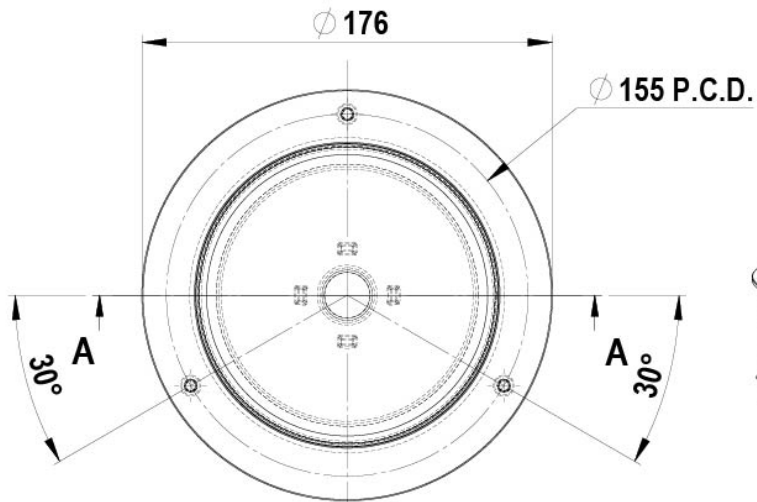

FONT KIT STAND ALONE BRUSHED GOLD

Order Code 93441Z07

Font Kit Stand Alone Assembly Brushed Gold - fits Arc Plus and Cube Plus

Manufacturing Code 93441Z07

Installation Requirements

Installation Detail

TOP VIEW

SECTION A-A
SCALE 1 : 1.5

93441 Stand Alone Font