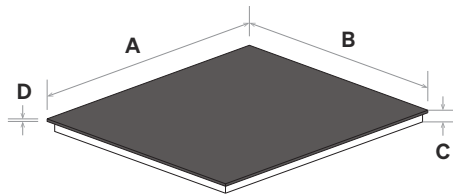

DIMENSIONS (MM)

A 900

B 520

C 58

D 21