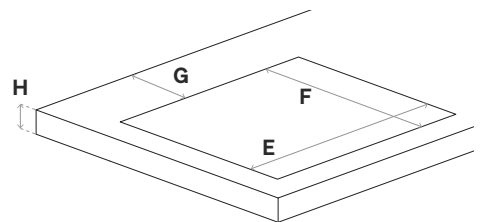

Durable Schott Ceran® Ceramic Glass

No Knobs for Easy Cleaning

SIZE, W/D/H (MM)

Packaged: 956 × 566 × 112

Physical: 900 × 520 × 58

WEIGHT (KG)

Net: 15

Gross: 17.8

B 520

C 58

D 21

MINIMUM CUT-OUT (MM)

E 860

F 490

G 50

H 30