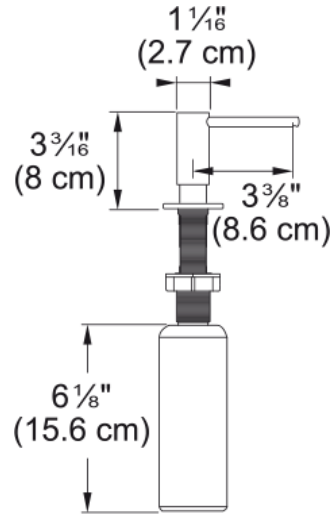

SD3450SS ATLAS Soap Dispenser BS | 112.0625.483

Technical Data

Aspect

Material type	Stainless steel 316
Colour	Stainelss steel
Used with	Soap dispenser

Product identification

Product family	Mythos
Family	Atlas