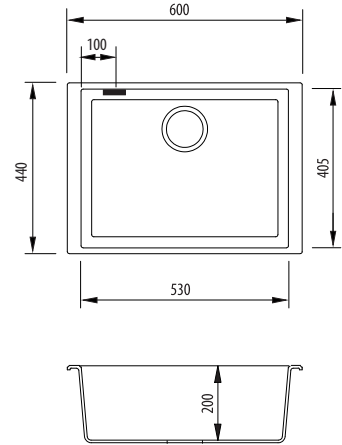

Santorini

Italian made

All dimensions in mm

ST-BL1560U OF

Black Grande Bowl Undermount Sink

— Overflow location

Specifications /

Sink size	600W x 440H mm
Bowl size	Grande Bowl 530W x 405H x 200D / 43L
Construction	Moulded granite
Material	80% granite and quartz particles and 20% acrylic
Installation	Undermount
Fixings	Available on request
Min cabinet size	800 mm
Tap holes	N/A
Waste fittings	1 x 90 mm basket waste included
Overflow	Overflow kit included
Carton size	720 x 600 x 280 mm
Weight	12 kg
Warranty	Lifetime manufacturer's warranty (refer to Oliveri website)
Maintenance and care instructions	Clean the sink regularly with warm water, a liquid detergent and a soft cloth. Do not use abrasive powders or creams and avoid chemically aggressive detergents. Generic stains should be removed immediately with very hot water and a cleaning product. For organic stains which are especially difficult to remove, it is recommended that you fill the sink with a highly diluted organic cleaner such as bleach and let stand overnight. The next morning, rinse with warm water and a soft cloth.

Included accessories /

AC10
Basket Waste with
Rectangular Overflow