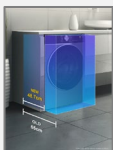

DRY WATER USE
54L/Dry

HEIGHT
847 mm

SPIN SPEED
1400 RPM

DEPTH
577 mm

CONFIRM START BUTTON

Two step start child safety control.

+ DRYER CLEAN

Removes lint from the dryer channel and improves dryer efficiency.

8.5KG JUMBO WASHING DRUM

Large 530 mm diameter drum enables a higher washing drop to achieve better washing results.

SPACE PRO-INSTALL DEPTH 577mm

577 mm narrow depth which allows flush mounting.

STEAM WASH

Heat water to produce steam, remove bacteria and make the clothes soft.

5KG CONDENSER DRYER

Enjoy the convenience of managing your entire wash & dry cycle from start to finish in one space-saving appliance.