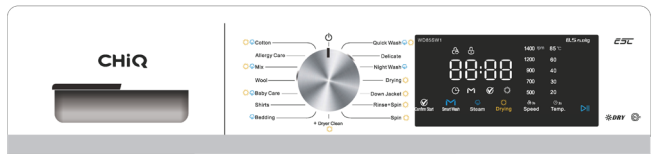

DRY WATER USE
54L/Dry

HEIGHT
847 mm

SPIN SPEED
1400 RPM

DEPTH
577 mm

CONFIRM START BUTTON

Two step start child safety control.

+ DRYER CLEAN

Removes lint from the dryer channel and improves dryer efficiency.