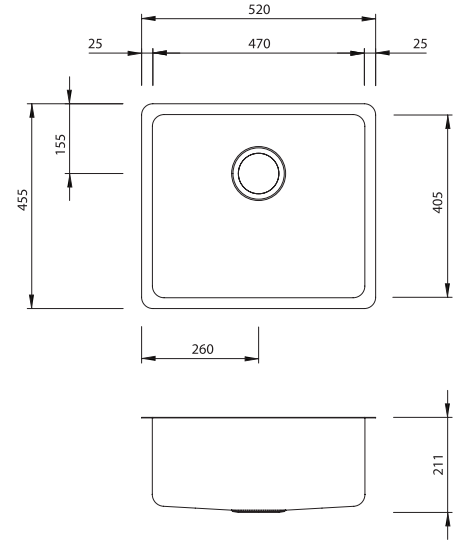

## SN1050U

Sonetto Large Bowl Undermount Sink

All dimensions in mm

### Specifications /

<b>Sink size</b>	520W x 455H mm
<b>Bowl size</b>	Large Bowl 470W x 405H x 205D / 39L
<b>Construction</b>	Fabricated with 25 mm radius corners, Softtone® and soundproofing.
<b>Material</b>	304 grade, 18/10 brushed stainless steel (1.2 mm thick)
<b>Installation</b>	Undermount
<b>Fixings</b>	Installation clips supplied
<b>Min cabinet size</b>	600 mm
<b>Tap holes</b>	N/A
<b>Waste fittings</b>	1 x 90 mm basket waste included
<b>Overflow</b>	Not available
<b>Carton size</b>	590 x 510 x 250 mm
<b>Weight</b>	6.5 kg
<b>Warranty</b>	Lifetime manufacturer's warranty (refer to <a href="http://oliveri.com.au">oliveri.com.au</a> )
<b>Maintenance and care instructions</b>	All surfaces should be cleaned with mild liquid detergent or soap and water. To maintain the shine on your Oliveri stainless steel sink, we recommended the use of any of the easy to obtain, non-abrasive stainless steel cleaners or metal polishes.