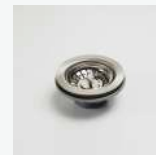

Included accessories /

AC14
Basket Waste