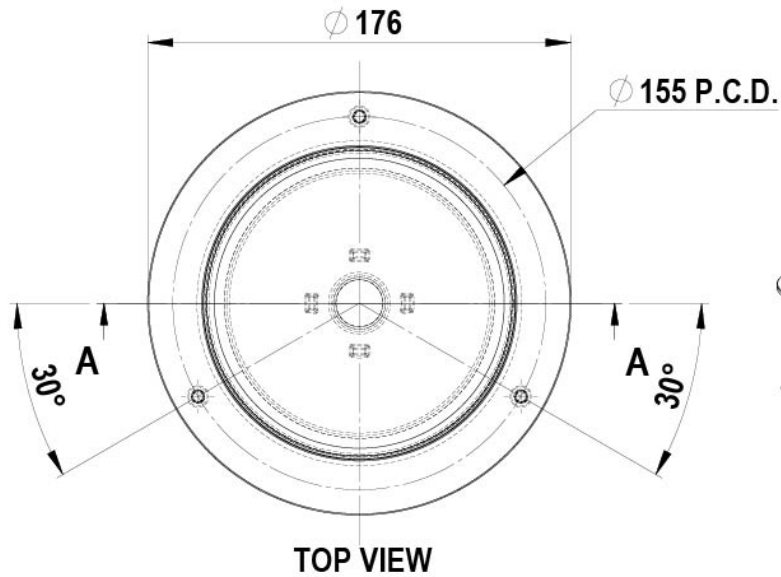

FONT KIT STAND ALONE MATTE BLACK

Order Code 93441Z03

Font Kit Stand Alone Assembly Matte Black - fits Arc Plus and Cube Plus

Manufacturing Code	93441Z03
--------------------	----------

Installation Requirements

Installation Detail

TOP VIEW

SECTION A-A
SCALE 1 : 1.5

93441 Stand Alone Font