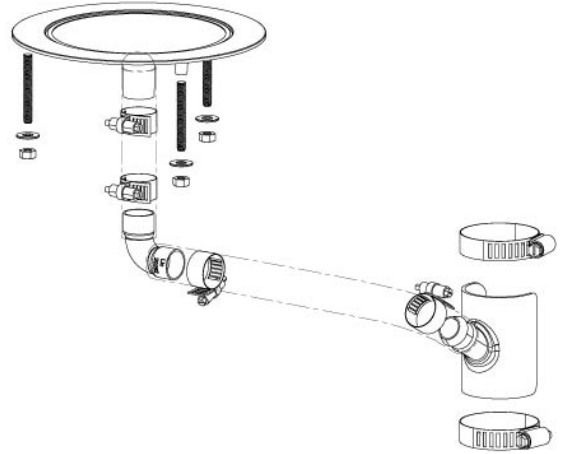

FONT KIT STAND ALONE MATTE BLACK

Order Code 93441Z03

Font Kit Stand Alone Assembly Matte Black - fits Arc Plus and Cube Plus

Manufacturing Code	93441Z03
--------------------	----------

Installation Requirements

Installation Detail

TOP VIEW

SECTION A-A
SCALE 1 : 1.5

93441 Stand Alone Font