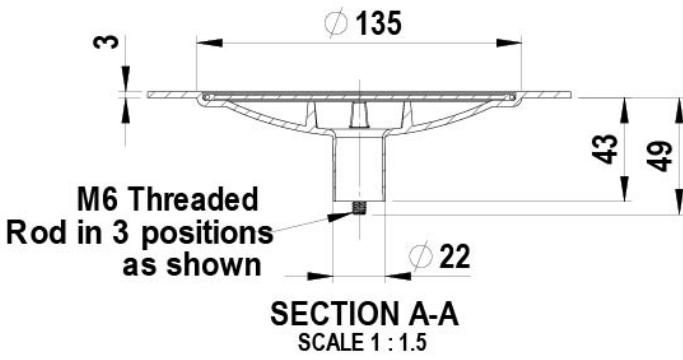

Installation Detail

TOP VIEW

SECTION A-A
SCALE 1 : 1.5

93441 Stand Alone Font