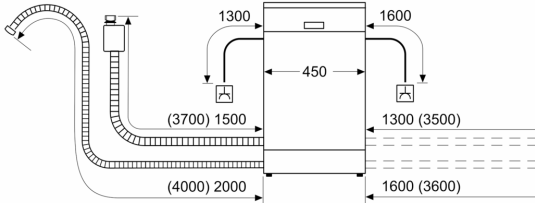

Maximum number of place settings: 11
 Water consumption in litres per cycle of the eco programme: ... 11.2 l
 Built-in / Free-standing: Built-in
 Height of removable worktop: 0 mm
 Dimensions of the product (HxWxD): 815 x 448 x 573 mm
 Min. required niche size for installation (HxWxD): 815-875 x 450 x 550 mm
 Depth with open door 90 degree: 1150 mm
 Adjustable feet: Yes - all from front
 Maximum adjustability feet: 60 mm
 Adjustable plinth: Both horizontal and vertical
 Net weight: 27.2 kg
 Gross weight: 29.1 kg
 Connection rating: 2400 W
 Fuse protection: 10 A
 Voltage: 220-240 V
 Frequency: 50; 60 Hz
 Length electrical supply cord: 175.0 cm
 Plug type: AU plug
 Length inlet hose: 165 cm
 Length outlet hose: 205 cm
 EAN code: 4242005231522
 Installation typology: Built-under

Convenience

- Very quiet operation - 46 dB
- HomeConnect via WiFi Connectivity
- Time remaining display
- Time delay start: Delay program start time by 1-24 hours to suit your schedule

Safety

- AquaStop™ Plus: Water supply device with lifetime anti-flood protection
- Child door lock

Product Dimensions (H x W x D)

- Height 815-875 mm x Width 448 x Depth 573 mm

**Series 6, built-under dishwasher, 45 cm, Stainless steel
SPU6IMS01A**

measurements in mm

socket
() values with extension kit