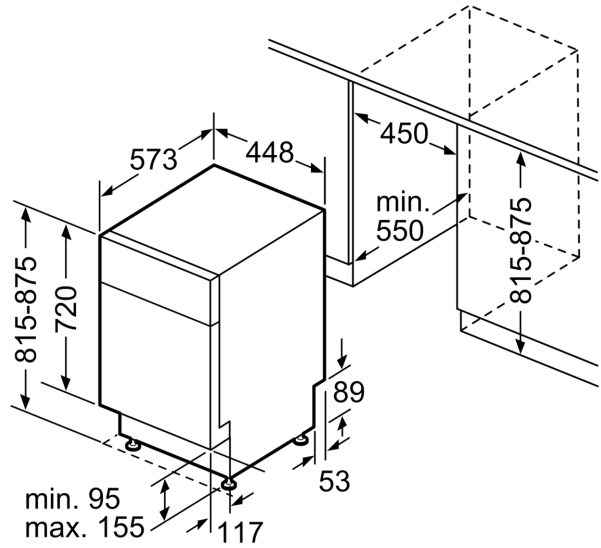

Maximum number of place settings: 11
 Water consumption in litres per cycle of the eco programme: ... 11.2 l
 Built-in / Free-standing: Built-in
 Height of removable worktop: 0 mm
 Dimensions of the product (HxWxD): 815 x 448 x 573 mm
 Min. required niche size for installation (HxWxD): 815-875 x 450 x 550 mm
 Depth with open door 90 degree: 1150 mm
 Adjustable feet: Yes - all from front
 Maximum adjustability feet: 60 mm
 Adjustable plinth: Both horizontal and vertical
 Net weight: 27.2 kg
 Gross weight: 29.1 kg
 Connection rating: 2400 W
 Fuse protection: 10 A
 Voltage: 220-240 V
 Frequency: 50; 60 Hz
 Length electrical supply cord: 175.0 cm
 Plug type: AU plug
 Length inlet hose: 165 cm
 Length outlet hose: 205 cm
 EAN code: 4242005231522
 Installation typology: Built-under

Product Dimensions (H x W x D)

- Height 815-875 mm x Width 448 x Depth 573 mm

**Series 6, built-under dishwasher, 45 cm, Stainless steel
SPU6IMS01A**

measurements in mm

socket
() values with extension kit

measurements in mm