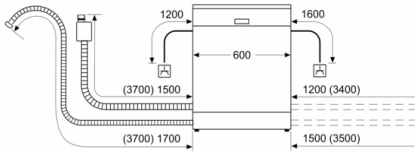

Safety

- AquaStop™ Plus: Water supply device with lifetime anti-flood protection
- Child door lock

Product Dimensions (H x W x D)

- H: 845 mm x W: 600 mm x D: 600 mm

**Series 4, free-standing dishwasher, 60 cm,
silver inox
SMS4HTI01A**

measurements in mm

socket
() values with extension kit