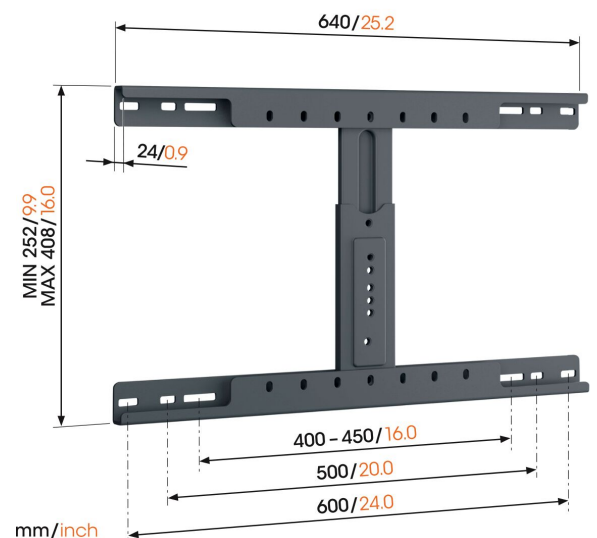

### Stud adapter (TVA 6950) for mounting TV on hollow wall

Mounting your TV on a hollow wall needs to be done safely. A Vogel's stud adapter (TVA 6950) can be the solution. This adapter fits stud spacings of 16, 20 and 24 inches, or 450 and 600 mm. The maximum weight capacity of the stud adapter is 75 kg.

# Specifications

Max. weight load (kg)	75
Max. weight load (Lbs)	165.35
Cable management	Integrated cable management
Height	252
Width	640
Depth	24
Article number (SKU)	6869500
EAN single box	8712285359187
Colour	Black
TÜV certified	Yes
Guarantee	2 years