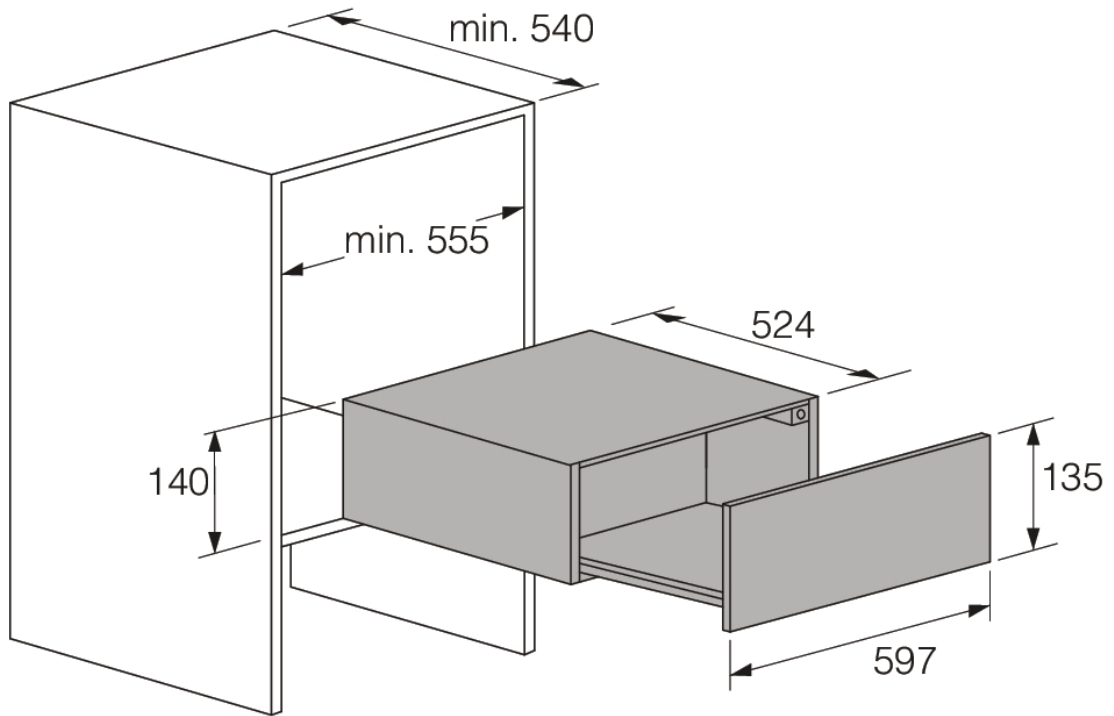

## Dimensions

- Product dimensions (HxWxD): 13,5 × 59,7 × 52,4 cm
- Length electrical cord: 1,8 m
- Net weight: 15 kg

## Logistic information

- Dimensions of packed product (HxWxD): 20,2 × 65,8 × 64,8 cm
- Gross weight: 17,5 kg
- Product code: 743387
- EAN code: 3838782131516

Craft warming drawer