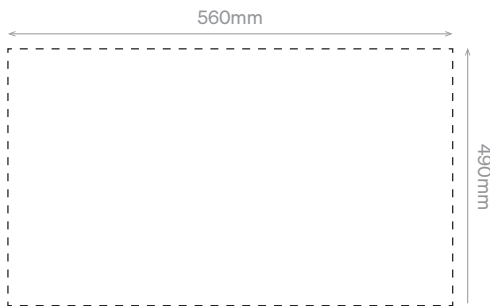

60cm Ceramic Cooktop OCC604KZ

omega

Designed to Enhance
EST. 1981

Introducing your new 60cm Ceramic Cooktop

Cooktop Overview

- A. Cooktop Controls
- B. Ø190mm Zone × 2
- C. Ø155mm Zone × 2

Cut-Out Diagram

For minimum distance requirements and safety advice, please refer to your supplied User Manual, pages 04–08.

Details

Product Dimensions (W, D, H): 590 × 520 × 50mm
 Cut-Out (W, D): 560 × 490mm | Warranty: 3 Years

Cooktop Controls

Control Knob

Residual Heat Indicator

These indicator lights illuminate when the corresponding zone is still hot to touch.