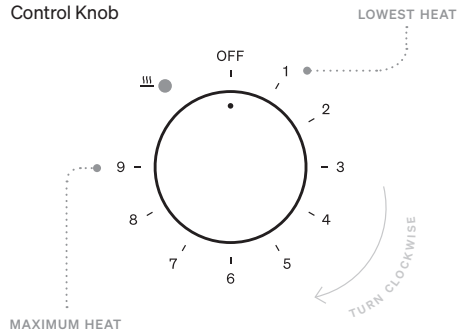

60cm Ceramic Cooktop OCC604KZ

omega

Designed to Enhance
EST. 1981

Introducing your new 60cm Ceramic Cooktop

Cooktop Overview

- A. Cooktop Controls
- B. Ø190mm Zone × 2
- C. Ø155mm Zone × 2

Cut-Out Diagram

For minimum distance requirements and safety advice, please refer to your supplied User Manual, pages 04–08.

Details

Product Dimensions (W, D, H): 590 × 520 × 50mm
 Cut-Out (W, D): 560 × 490mm | Warranty: 3 Years

Cooktop Controls

Control Knob

Residual Heat Indicator

These indicator lights illuminate when the corresponding zone is still hot to touch.

Power Button

This button is used to easily power the cooktop both on and off.

For a detailed guide on operating your Omega cooktop, please refer to your supplied User Manual, pages 17–26.

For tips and tricks on cooking your favourite dishes and how to achieve the best results, please see page 27 of your supplied User Manual.