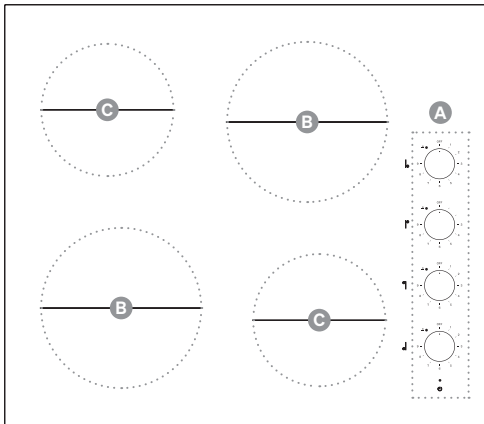

60cm Ceramic Cooktop OCC604KZ

omega

Designed to Enhance
EST. 1981

Introducing your new 60cm Ceramic Cooktop

Cooktop Overview

- A. Cooktop Controls
- B. Ø190mm Zone × 2
- C. Ø155mm Zone × 2

Cut-Out Diagram

For minimum distance requirements and safety advice, please refer to your supplied User Manual, pages 04–08.

Details

Product Dimensions (W, D, H): 590 × 520 × 50mm
 Cut-Out (W, D): 560 × 490mm | Warranty: 3 Years

Cooktop Controls

Control Knob

Residual Heat Indicator

These indicator lights illuminate when the corresponding zone is still hot to touch.

Power Button

This button is used to easily power the cooktop both on and off.

For a detailed guide on operating your Omega cooktop, please refer to your supplied User Manual, pages 17–26.

For tips and tricks on cooking your favourite dishes and how to achieve the best results, please see page 27 of your supplied User Manual.