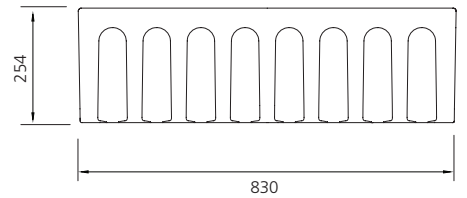

Sicily

Italian made

All dimensions in mm

SC-WH1980

White Fireclay Farmhouse Counter Top or Undermount Sink

Basket waste not included

REVERSIBLE SINK

May be installed with smooth or fluted front

Specifications /

Sink size	840W x 460H x 254D mm
Bowl size	770W x 390H x 230D / 68L
Material	Fireclay
Finish	Gloss white (non-porous glaze)
Installation	Counter Top or undermount
Min cabinet size	900 mm
Tap holes	N/A
Waste fittings	Not included (1 x 90 mm extended screw length basket waste required)
Overflow	Not available
Carton size	840 x 300 x 530 mm
Weight	34.5 kg
Warranty	Lifetime manufacturer's warranty (see Oliveri website for details)
Maintenance and care instructions	Clean the sink regularly with warm water, a liquid detergent and a soft cloth. Do not use cream cleaners or citrus based cleaning products, as they are abrasive. Use of unsuitable cleaning agents may damage the sink surface.