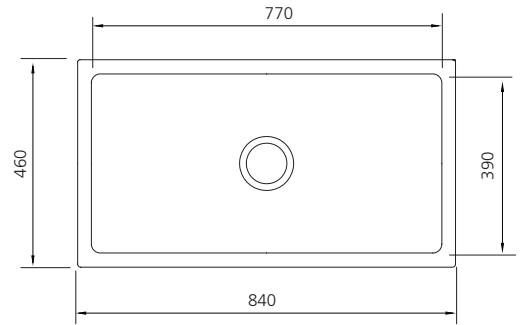

Sicily

Italian made

All dimensions in mm

SC-WH1980

White Fireclay Farmhouse Counter Top or Undermount Sink

Basket waste not included

REVERSIBLE SINK

May be installed with smooth or fluted front

Specifications /

Sink size	840W x 460H x 254D mm
Bowl size	770W x 390H x 230D / 68L
Material	Fireclay
Finish	Gloss white (non-porous glaze)
Installation	Counter Top or undermount
Min cabinet size	900 mm
Tap holes	N/A
Waste fittings	Not included (1 x 90 mm extended screw length basket waste required)
Overflow	Not available
Carton size	840 x 300 x 530 mm
Weight	34.5 kg
Warranty	Lifetime manufacturer's warranty (see Oliveri website for details)
Maintenance and care instructions	Clean the sink regularly with warm water, a liquid detergent and a soft cloth. Do not use cream cleaners or citrus based cleaning products, as they are abrasive. Use of unsuitable cleaning agents may damage the sink surface.