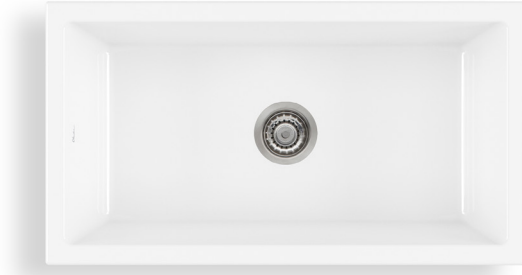

Sicily

Italian made

All dimensions in mm

SC-WH1980

White Fireclay Farmhouse Counter Top or Undermount Sink

Basket waste not included

REVERSIBLE SINK

May be installed with smooth or fluted front

Specifications /

Sink size	840W x 460H x 254D mm
Bowl size	770W x 390H x 230D / 68L
Material	Fireclay
Finish	Gloss white (non-porous glaze)
Installation	Counter Top or undermount
Min cabinet size	900 mm
Tap holes	N/A
Waste fittings	Not included (1 x 90 mm extended screw length basket waste required)
Overflow	Not available
Carton size	840 x 300 x 530 mm
Weight	34.5 kg
Warranty	Lifetime manufacturer's warranty (see Oliveri website for details)
Maintenance and care instructions	Clean the sink regularly with warm water, a liquid detergent and a soft cloth. Do not use cream cleaners or citrus based cleaning products, as they are abrasive. Use of unsuitable cleaning agents may damage the sink surface.