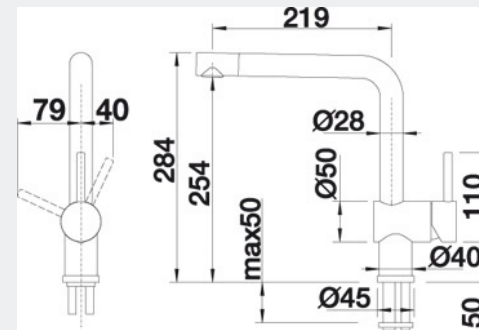

# LINUSS

**BLANCO**

**Model Code**

LINUSS -Chrome

**Description**

Single lever mixer tap with pull out arm

**Warranty**

10 year warranty

Material:	Chrome
Recommended Pressure:	300 kPa
Min Pressure:	150 kPa
Max Pressure:	1000 kPa
Dimensions:	Suitable for main or balanced water pressure 219 mm Spout length 254 mm Spout Height 284 mm Tap Height
Mounting Hole;	Ø35 mm tap hole required
Standard Inclusions:	Australian standard flexible hose and fittings
Inclusions:	Stabilising plate to increase stability of the tap when fitted in stainless steel sinks
Warranty:	10 years

Note: Measurements are within 2 - 3mm of factory tolerance. It is advisable to check dimensions of physical product when measuring for installations and before doing any cut outs.

\*Due to continual product development the information provided is not final and may be subject to change.