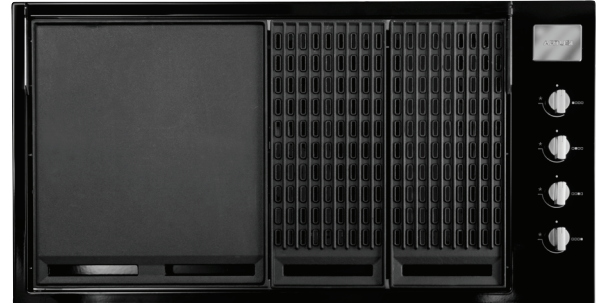

# 104cm Built-in Barbecue

## MODEL ABBQ1B

MADE  
INITALY

24 MONTH  
WARRANTY

104CM

4  
GAS  
BURNERS

\*2+3 Years with product  
registration

INTEGRATED  
IGNITION

INDOOR/  
OUTDOOR

FLAME FAILURE  
DEVICE