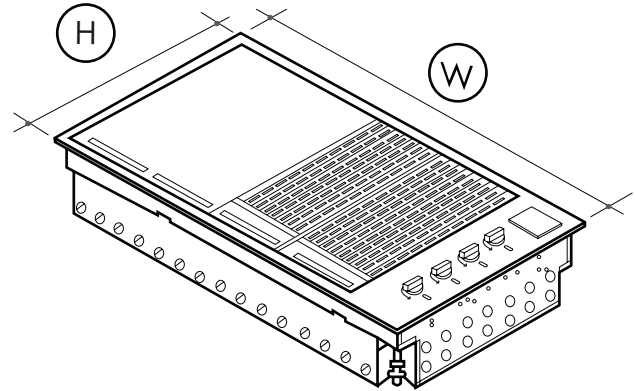

## TECHNICAL DIAGRAM

Image is a guide ONLY. Actual product may differ

- W** 1045mm
- H** 215mm
- D** 540mm

Technical Information

Weight(kg): TBC

Power Connection: D Cell Battery

NB: drawings are not to scale — for detailed installation instructions, please refer to user guide.