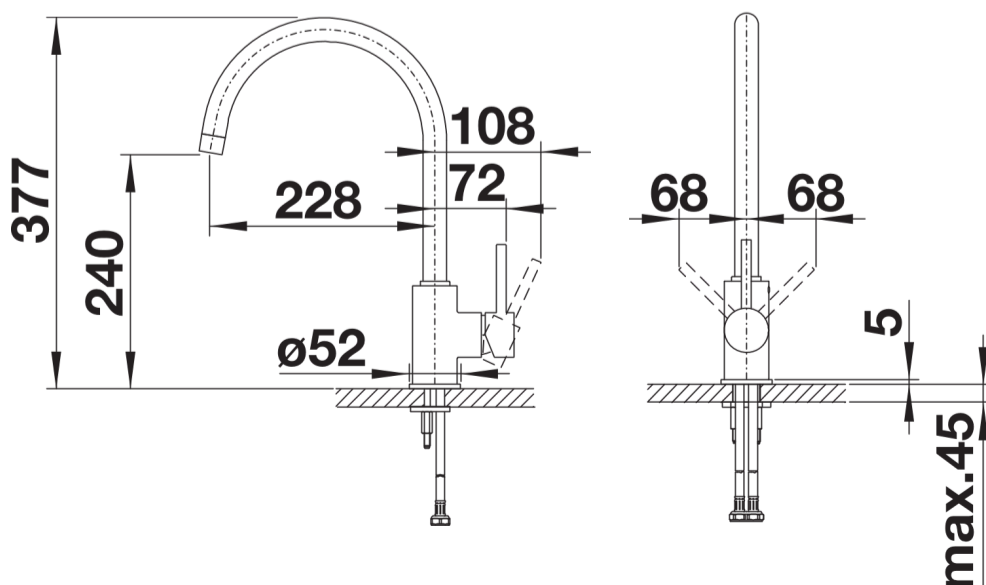

Warranty

10 years

*Due to continual product development the information provided is not final and may be subject to change.