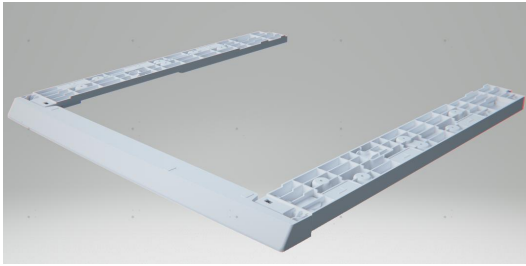

Hisense HPSS3

Specifications

Product

Model Number	HPSS3
Brand	Hisense
Product Type	Staking Kit
Model Year	2024

Specifications

Product colour	White
Compatible Washers&Dryers	HWFS7514S&HWF3S8514+HDFS80HS

Dimensions

Net dimensions(W x H x D) (mm)	595 x 32 x 590
Box dimensions(W x H x D) (mm)	270 x 150 x 670
Net weight/ Gross weight (kg)	0.7/1.5