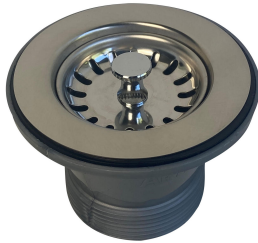

50 x 50mm Polished Stainless Steel Basket Waste with Long Screw

Code: 50BW

TRADITIONAL & HAMPTONS STYLE SPECIALISTS

Specifications

- Material: Stainless Steel top & ABS plastic base
- Finish: Polished Stainless
- Includes extended 70mm thread for thick ceramic sinks