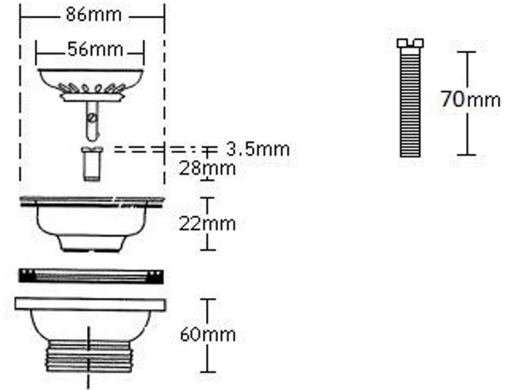

50 x 50mm Polished Stainless Steel Basket Waste with Long Screw

Code: 50BW

TRADITIONAL & HAMPTONS STYLE SPECIALISTS

Specifications

- Material: Stainless Steel top & ABS plastic base
- Finish: Polished Stainless
- Includes extended 70mm thread for thick ceramic sinks