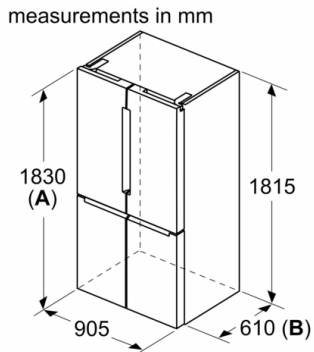

Freezer Compartment

- Freezer: 2 transparent drawers with telescopic rails
- Ice cube tray

Dimensions

- Dimensions (H x W x D): 1830 mm x 905 mm x 731 mm

Technical Information

- 4 wheels for easier transport, 3 of them height adjustable.
- Voltage 220 - 240 V

Accessories

- 3 x egg tray, 1 x ice cube tray

Comfort

- LED interior light lighting
- To achieve the declared energy consumption, the attached distanceholders have to be used. As a result, the appliance depth increases by about 3.5 cm. The appliance used without the distance holder is fully functional, but has a slightly higher energy consumption.

**Series 4, French Door Bottom freezer, multi door, 183 x 90.5 cm, Stainless steel (with anti-fingerprint)
KFN96VPEAA**

A: Front is adjustable from 1830 to 1847, with front levelling feet fully extended