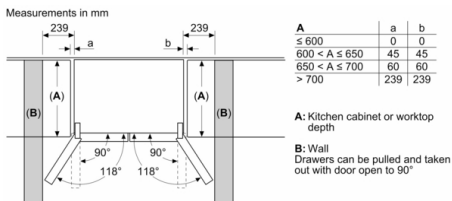

**Series 4, French Door Bottom freezer, multi door, 183 x 90.5 cm, Stainless steel (with anti-fingerprint)
KFN96VPEAA**

A: Front is adjustable from 1830 to 1847, with front levelling feet fully extended