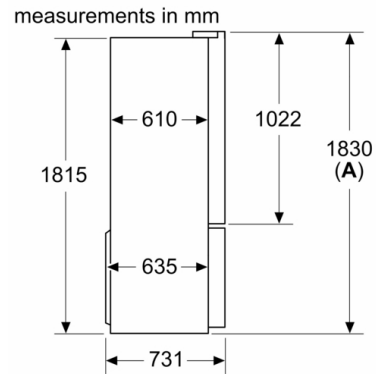

**Series 4, French Door Bottom freezer, multi door, 183 x 90.5 cm, Stainless steel (with anti-fingerprint)
KFN96VPEAA**

A: Front is adjustable from 1830 to 1847, with front levelling feet fully extended