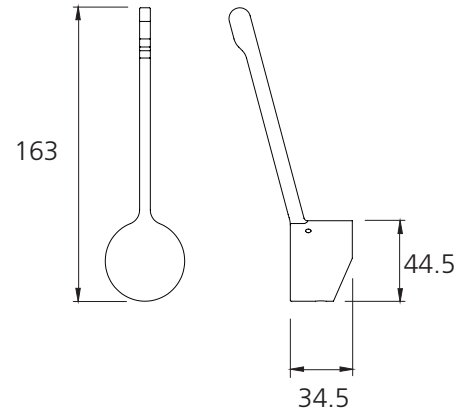

Essente

ACCH001

Essente Stainless Steel Care Handle For Goose Neck Mixer

PREMIUM
304 GRADE
STAINLESS
STEEL

All dimensions in mm

Compatible tapware models:

- SS2520 Essente Stainless Steel Goose Neck Mixer
- SS2525 Essente Stainless Steel Goose Neck Pull Out Mixer
- SS2570 Essente Stainless Steel Square Goose Neck Mixer
- SS2575 Essente Stainless Steel Square Goose Neck Pull Out Mixer

Specifications /

Style	Extended lever length handle
Compatible tapware	Oliveri Essente goose neck mixers
Finish	Natural (stainless steel)
Materials	304 Grade stainless steel
Product weight	0.14kg
Warranty	7 years part, 1 year labour (refer to oliveri.com.au).
Maintenance and care instructions	All surfaces should be cleaned with mild liquid detergent or soap and water. Do not use cream cleaners or citrus based cleaning products, as they are abrasive. Use of unsuitable cleaning agents may damage the surface. Any damage caused in this way will not be covered by warranty.