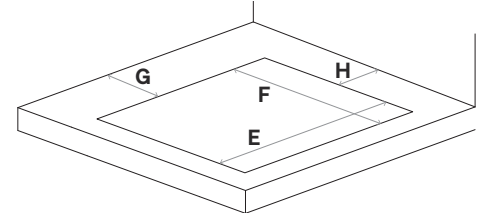

Single Press Stainless Steel Hob

Removable Control Knobs

SIZE, W/D/H (MM)

Packaged: 915 × 575 × 165

Physical: 860 × 510 × 64

INSTALLATION

Cut-Out: 730 × 490

Natural Gas or LPG

Note: See the user manual for detailed ventilation and installation details

DIMENSIONS (MM)

A 860 B 510

C 64

MINIMUM CUT-OUT (MM)

E 730 F 490

G 50 H 75