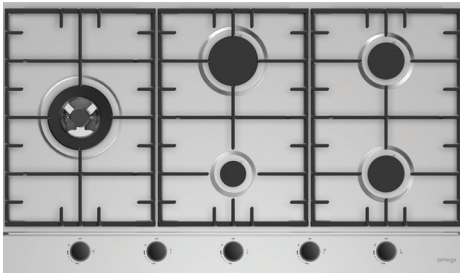

90cm Gas Cooktop with Wok Burner Stainless Steel

AESTHETICS

304 Grade Stainless Steel Finish

SafeSlide Cast Iron Trivet Design

Front Fluted Steel Control Knobs

Cast Iron Burner Caps

FUNCTIONALITY

5 × Burners including 1 × Wok Burner

Electric Under-Knob Ignition

Flame Failure Safety Device

BURNER OUTPUTS (MJ/H)

1 × Triple Ring Wok Burner, 19.7MJ/h

1 × Rapid Burner, 11.5MJ/h

2 × Semi-Rapid Burner, 6.9MJ/h

1 × Auxiliary Burner, 4.0MJ/h

CLEANING

Single Press Stainless Steel Hob

Removable Control Knobs

SIZE, W/D/H (MM)

Packaged: 915 × 575 × 165

Physical: 860 × 510 × 64

INSTALLATION

Cut-Out: 730 × 490

Natural Gas or LPG

Set for Natural Gas

WEIGHT (KG)

Net: 21 Gross: 23.5

ACCESSORIES

1 × Natural Gas Regulator

1 × LPG Conversion Kit

POWER REQUIREMENTS

Power Connection 10 Amp

Plug & Play

Rated Voltage 220–240V~

Rated Frequency 50–60Hz

Rated Power 5W

ADDITIONAL DETAILS

Barcode 9349260096639

Warranty 3 Years

FRONT VIEW

Note: See the user manual for detailed ventilation and installation details