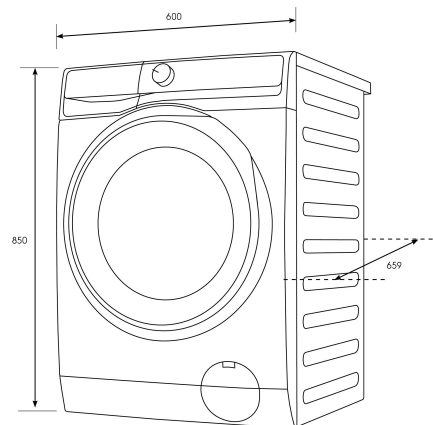

Model:
EWF1243R7WCS