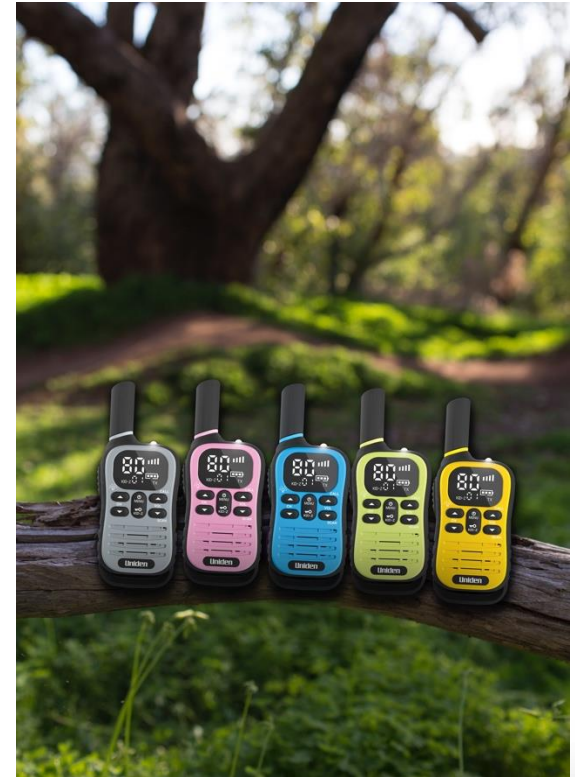

Adventure Ready UHF Radios

Uniden®

walkie-talkie
80 Channel¹ UHF CB Handheld