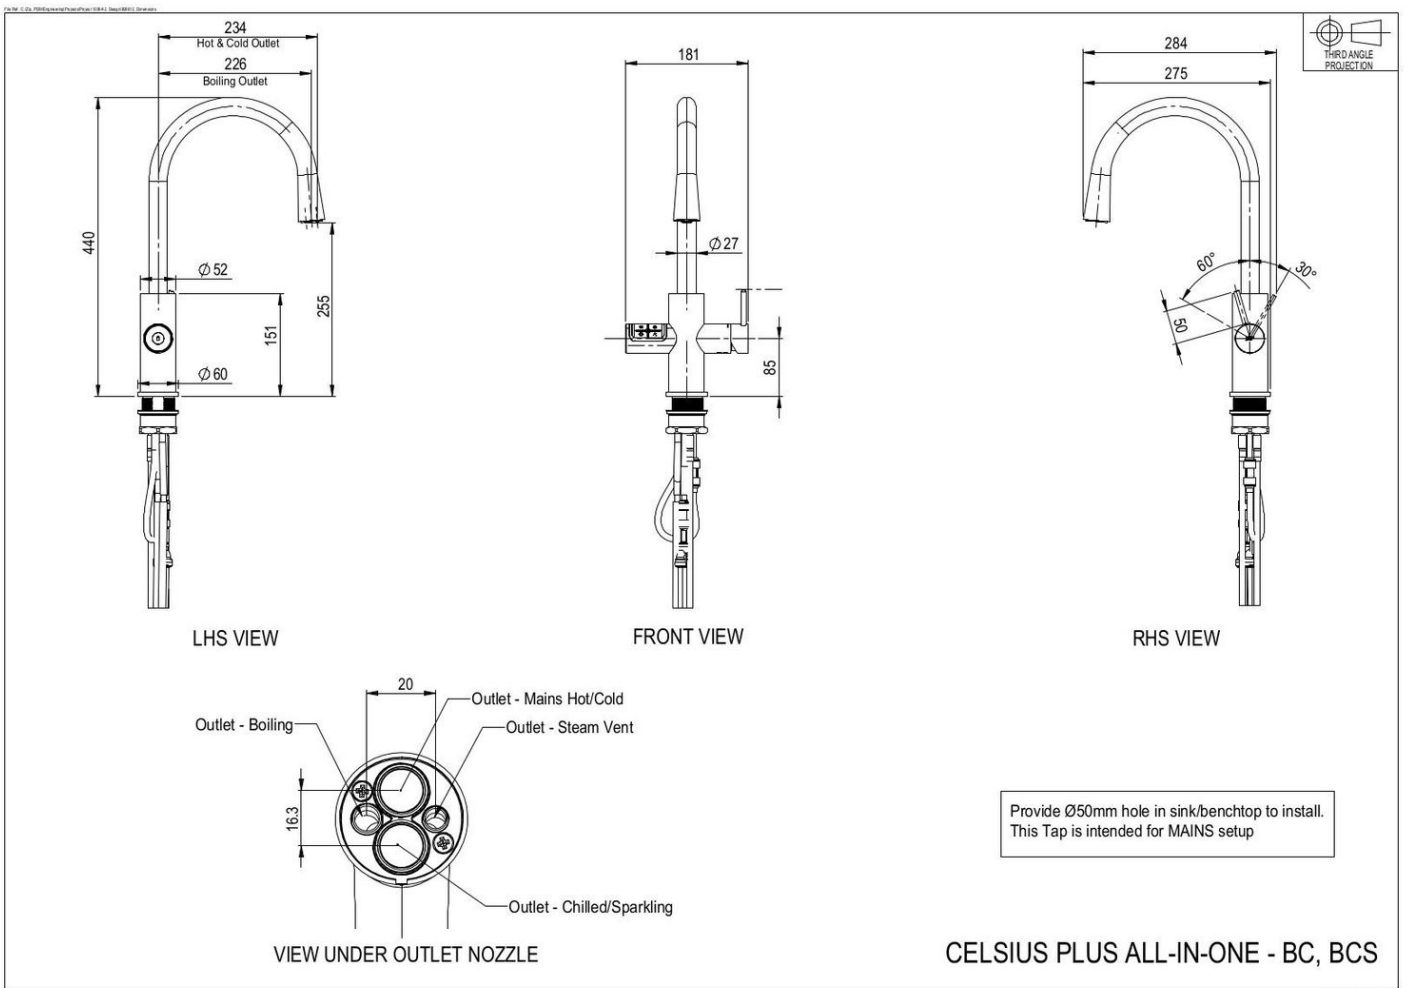

Tap Detail (PDF)

BIM files

LCF

ArchiCAD Swift
Globals Library
(LCF)

LCF

ArchiCAD Zip Water
Library (LCF)

RVT

Revit Virtual
Showroom (RVT)

Download all