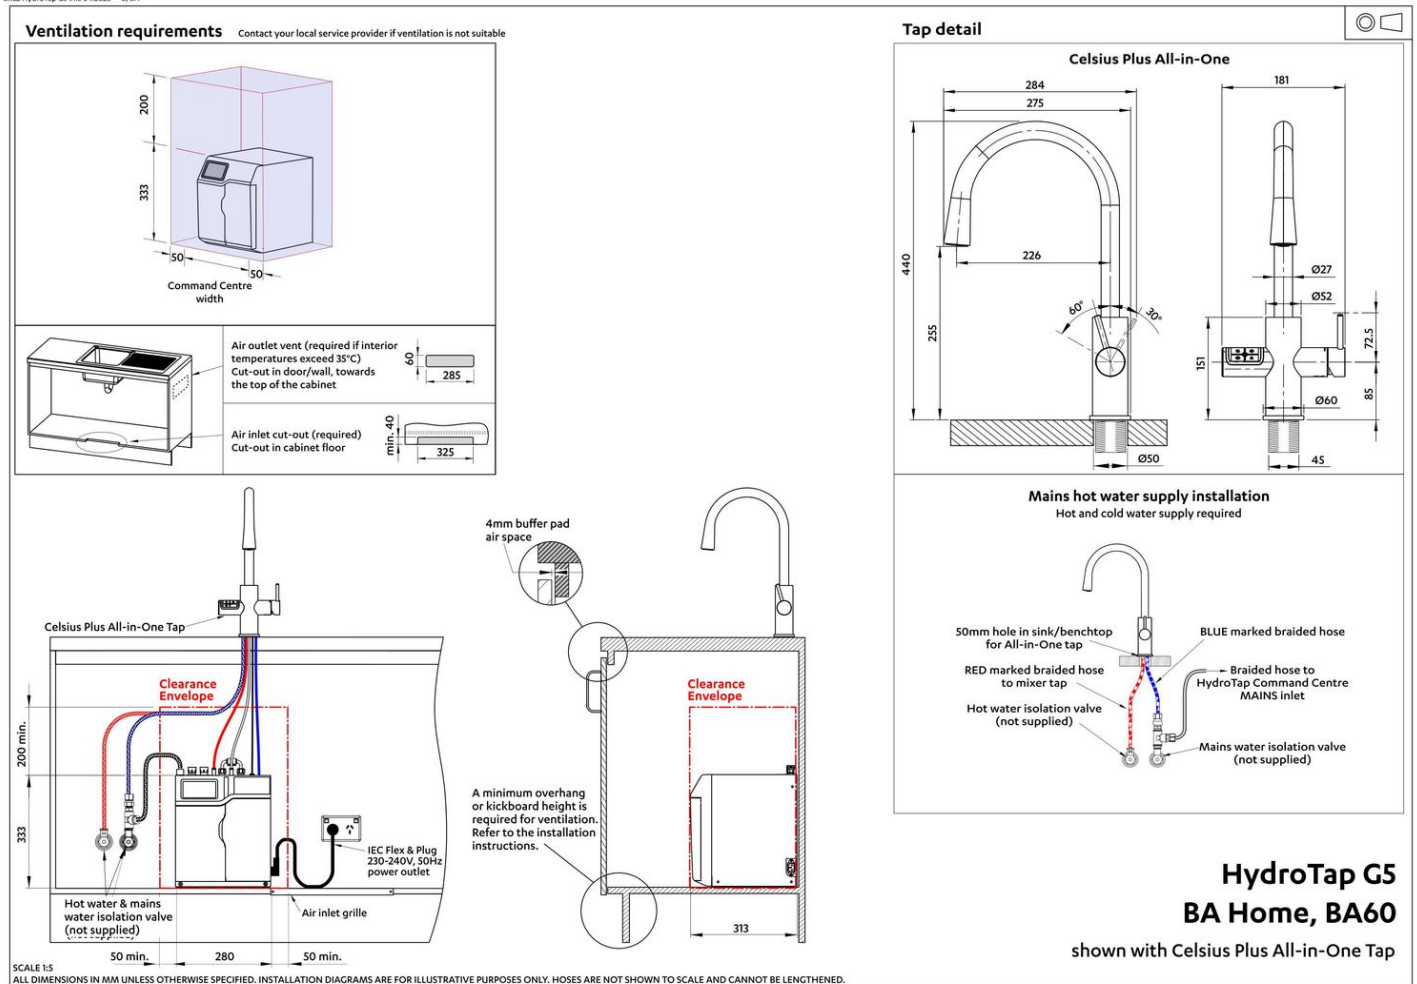

Installation

Installation requirements

1. Installation and connection of your Zip HydroTap must be carried out by a Zip Certified service technician, observing national and local regulations.
2. You will require suitable mains electrical and drinking water connections, plus waste water drainage all within 1 metre of the product.
3. Zip HydroTap is air-cooled so discrete cabinetry cut-outs are required for ventilation.
4. Installation on most bench tops is straightforward however some stone bench tops may require a specialised cutting service.
5. Installation by Zip Professional Service can be arranged with a phone call or through www.zipwater.com/book-service-visit

Files

BK12 HydroTap G5 v1.3 04.2026 B, BA

Installation Layout (PDF)

Tap Detail (DWG)