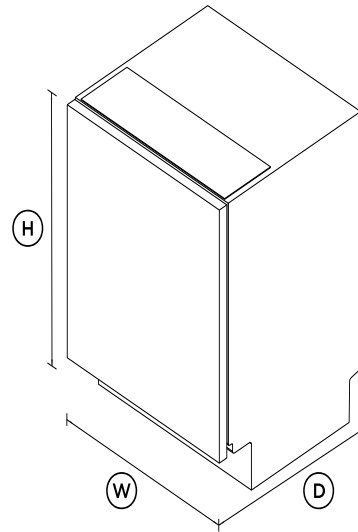

- Wi-Fi enabled and works with the SmartHQ™ app for remote control and notifications

DIMENSIONS

Height	857 - 917mm
Width	597mm
Depth	554mm

FEATURES & BENEFITS

SEAMLESS INTEGRATION

Customise your dishwasher with a panel and handle matching your cabinetry, for a seamless finish in your kitchen.