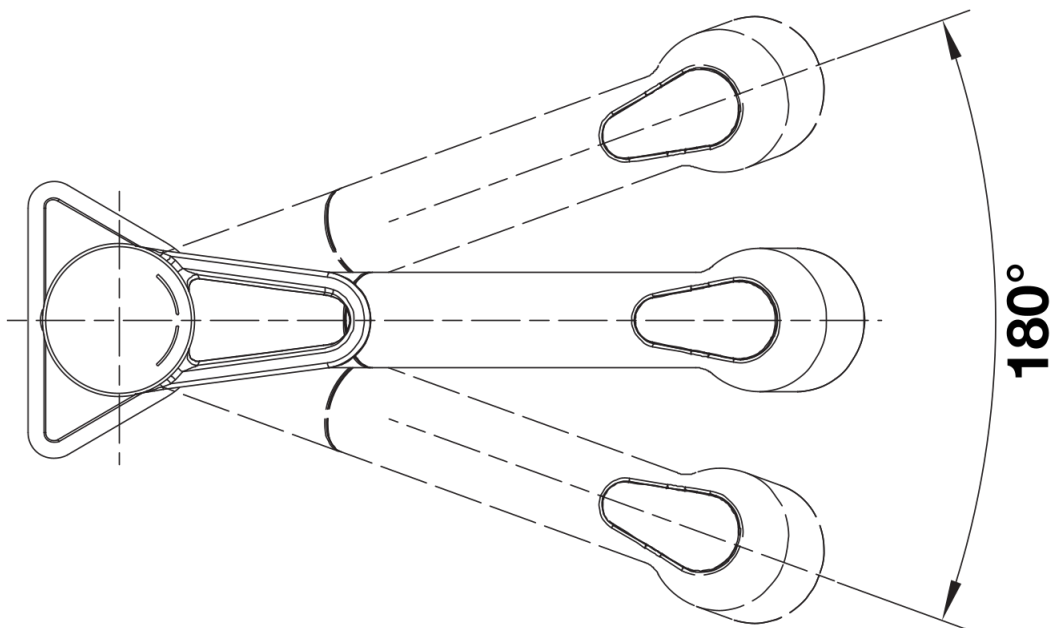

Product information sheet BLANCOWEGA-S II

Item no. 526416

Benefits

- Top lever tap for greater ease of operation and flexible kitchen planning
- Pull-out dual spray: easy switch from aerated stream to powerful rinse spray
- Especially suitable for compact sinks and bowls
- Also available in colour version for a perfect match with coloured SILGRANIT sinks and bowls

Colours

Available colours:
chrome

galvanic chrome

Scope of supply

- 180° swivel spout for greater reach
- Ø 35 mm tap hole required
- With ceramic disk cartridge
- Patented jet regulator for markedly reduced scaling
- Spray made of plastic
- Nylon-sheathed spray hose
- Hose weight for reliable retraction
- Flexible connector pipes, 700 mm long and 3/8" nut
- Stabilisation plate to increase the stability of the tap when fitted in stainless steel sinks
- With non-return valve and thus guaranteed against reflux in accordance with EN 1717

Details

Swivel range

Side view