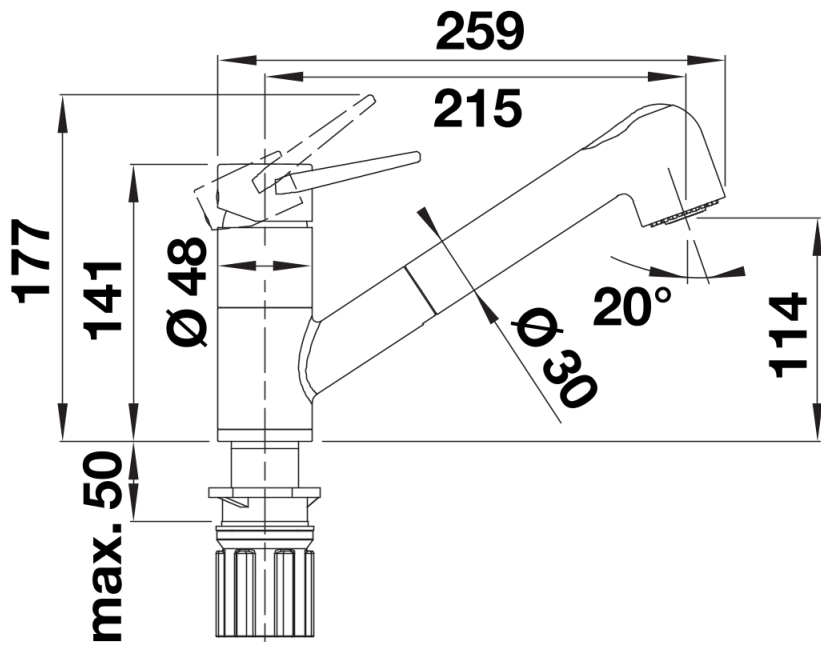

Product information sheet BLANCOWEGA-S II

Item no. 526416

Benefits

- Top lever tap for greater ease of operation and flexible kitchen planning
- Pull-out dual spray: easy switch from aerated stream to powerful rinse spray
- Especially suitable for compact sinks and bowls
- Also available in colour version for a perfect match with coloured SILGRANIT sinks and bowls

Colours

Available colours:
chrome

galvanic chrome

Scope of supply

- 180° swivel spout for greater reach
- Ø 35 mm tap hole required
- With ceramic disk cartridge
- Patented jet regulator for markedly reduced scaling
- Spray made of plastic
- Nylon-sheathed spray hose
- Hose weight for reliable retraction
- Flexible connector pipes, 700 mm long and 3/8" nut
- Stabilisation plate to increase the stability of the tap when fitted in stainless steel sinks
- With non-return valve and thus guaranteed against reflux in accordance with EN 1717

Details

Swivel range

Side view