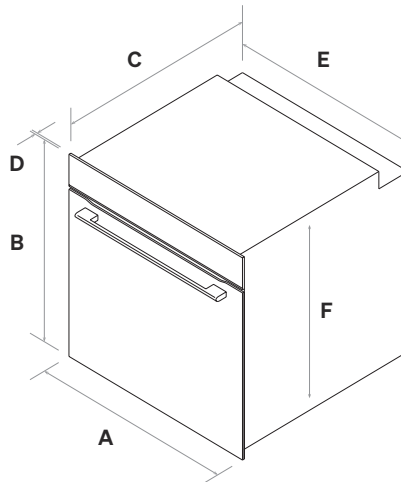

DIMENSIONS (MM)

A	594	B	595	C	500
D	21	E	555	F	580