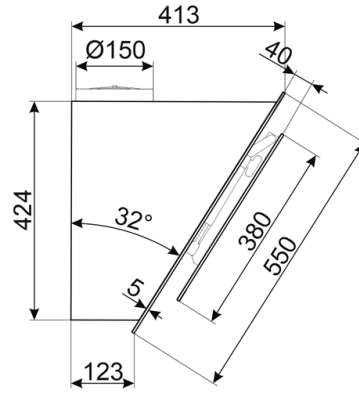

DELAY FUNCTION

The Delay function ensures quick and efficient extraction of residual smoke, moisture and grease particles in the air after cooking.

RANGEHOOD FEATURES

EAN	8017709327903
Dimensions	895mmW x 459mmH x 439mmD
Finish	Midnight black
Hood type	Vertical/decorative rangehood
Installation	Wall mounted
Motor	1 x 275W
Max airflow	782 m ³ /h (IEC 61591)
Noise rating	50 - 72 dB(A) (IEC 60704-2-13)
Illumination	2 x 2.1W LED
Dimmer mode	Yes
Light colour temperature range	2700° - 4000° K
Speeds	3
Intensive speed	Yes
24 hour air filter function	Yes
Autovent 2.0	Yes
Time setting options	Automatic switch off
Control	Back-lit touch control
Supplied accessories	2 x stainless steel grease filters
Ducting Options	Duct to atmosphere or recirculate — 1 x 150mm diameter ducting required
Power	220 – 240V, 50 – 60Hz 10A Connection (3-pin plug)
Warranty	Five years parts and labour

KV194B3
90CM LINEA VERTICAL RANGEHOOD

MADE IN ITALY
Since 1948

Dimensions	895mmW x 459mmH x 439mmD
Power	220 – 240V, 50 – 60Hz 10A Connection (3-pin plug)
Warranty	Five years parts and labour

PLEASE NOTE: drawings are not to scale. They are to assist only.
WARNING: technical specifications and product sizes can be varied by the manufacturer without notice.
Cutouts for appliances should only be by physical product measurements. The above information is indicative only.