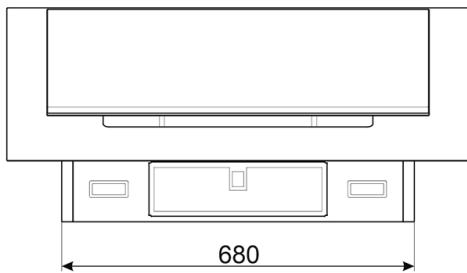

DELAY FUNCTION

The Delay function ensures quick and efficient extraction of residual smoke, moisture and grease particles in the air after cooking.

RANGEHOOD FEATURES

EAN	8017709327903
Dimensions	895mmW x 459mmH x 439mmD
Finish	Midnight black
Hood type	Vertical/decorative rangehood
Installation	Wall mounted
Motor	1 x 275W
Max airflow	782 m ³ /h (IEC 61591)
Noise rating	50 - 72 dB(A) (IEC 60704-2-13)
Illumination	2 x 2.1W LED
Dimmer mode	Yes
Light colour temperature range	2700° - 4000° K
Speeds	3
Intensive speed	Yes
24 hour air filter function	Yes
Autovent 2.0	Yes
Time setting options	Automatic switch off
Control	Back-lit touch control
Supplied accessories	2 x stainless steel grease filters
Ducting Options	Duct to atmosphere or recirculate — 1 x 150mm diameter ducting required
Power	220 – 240V, 50 – 60Hz 10A Connection (3-pin plug)
Warranty	Five years parts and labour

KV194B3
90CM LINEA VERTICAL RANGEHOOD

MADE IN ITALY
Since 1948

Dimensions	895mmW x 459mmH x 439mmD
Power	220 – 240V, 50 – 60Hz 10A Connection (3-pin plug)
Warranty	Five years parts and labour

PLEASE NOTE: drawings are not to scale. They are to assist only.
WARNING: technical specifications and product sizes can be varied by the manufacturer without notice.
Cutouts for appliances should only be by physical product measurements. The above information is indicative only.