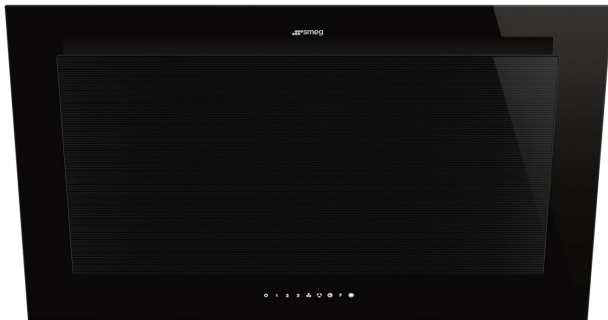

KV194B3
90CM LINEA VERTICAL RANGEHOOD

MADE IN ITALY
Since 1948

Dimensions	895mmW x 459mmH x 439mmD
Power	220 – 240V, 50 – 60Hz 10A Connection (3-pin plug)
Warranty	Five years parts and labour

PLEASE NOTE: drawings are not to scale. They are to assist only.
WARNING: technical specifications and product sizes can be varied by the manufacturer without notice.
Cutouts for appliances should only be by physical product measurements. The above information is indicative only.