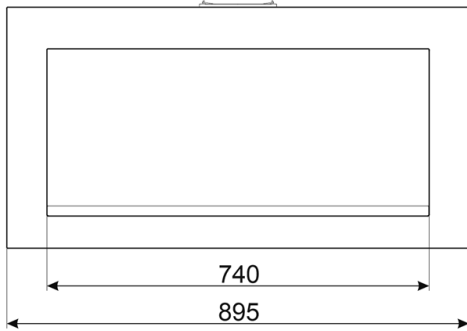

DELAY FUNCTION

The Delay function ensures quick and efficient extraction of residual smoke, moisture and grease particles in the air after cooking.

RANGEHOOD FEATURES

EAN	8017709327903
Dimensions	895mmW x 459mmH x 439mmD
Finish	Midnight black
Hood type	Vertical/decorative rangehood
Installation	Wall mounted
Motor	1 x 275W
Max airflow	782 m ³ /h (IEC 61591)
Noise rating	50 - 72 dB(A) (IEC 60704-2-13)
Illumination	2 x 2.1W LED
Dimmer mode	Yes
Light colour temperature range	2700° - 4000° K
Speeds	3
Intensive speed	Yes
24 hour air filter function	Yes
Autovent 2.0	Yes
Time setting options	Automatic switch off
Control	Back-lit touch control
Supplied accessories	2 x stainless steel grease filters
Ducting Options	Duct to atmosphere or recirculate — 1 x 150mm diameter ducting required
Power	220 – 240V, 50 – 60Hz 10A Connection (3-pin plug)
Warranty	Five years parts and labour

KV194B3
90CM LINEA VERTICAL RANGEHOOD

MADE IN ITALY
Since 1948

Dimensions	895mmW x 459mmH x 439mmD
Power	220 – 240V, 50 – 60Hz 10A Connection (3-pin plug)
Warranty	Five years parts and labour

PLEASE NOTE: drawings are not to scale. They are to assist only.
WARNING: technical specifications and product sizes can be varied by the manufacturer without notice.
Cutouts for appliances should only be by physical product measurements. The above information is indicative only.