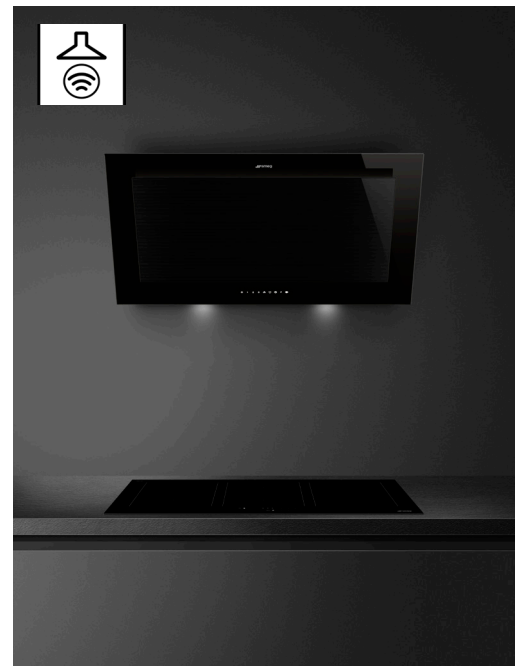

KV194B3

90CM LINEA VERTICAL RANGEHOOD

MADE IN ITALY

Since 1948

AUTOVENT 2.0

A smart technology system that uses Bluetooth to connect compatible Smeg induction cooktops to the rangehood and automatically adjusts the extraction speed based on the temperature and power of the paired induction cooktop.

CLEAN AIR

The 24 hour air exchange function makes the rangehood work for 10 minutes, every hour at very low speed and low noise, for up to 24 hours to purify the air of the house, with low energy impact.

ADJUSTABLE LIGHT COLOUR INTENSITY

The Dimmer function allows the temperature of the light to change gradually and circularly from cold to warm.

INTENSIVE FUNCTION

Operate the hood at maximum power with the Intensive function, helping to speed up the elimination of the most persistent odours.

DELAY FUNCTION

The Delay function ensures quick and efficient extraction of residual smoke, moisture and grease particles in the air after cooking.

RANGEHOOD FEATURES

EAN	8017709327903
Dimensions	895mmW x 459mmH x 439mmD
Finish	Midnight black
Hood type	Vertical/decorative rangehood
Installation	Wall mounted
Motor	1 x 275W
Max airflow	782 m ³ /h (IEC 61591)
Noise rating	50 - 72 dB(A) (IEC 60704-2-13)
Illumination	2 x 2.1W LED
Dimmer mode	Yes
Light colour temperature range	2700° - 4000° K
Speeds	3
Intensive speed	Yes
24 hour air filter function	Yes
Autovent 2.0	Yes
Time setting options	Automatic switch off
Control	Back-lit touch control
Supplied accessories	2 x stainless steel grease filters
Ducting Options	Duct to atmosphere or recirculate — 1 x 150mm diameter ducting required
Power	220 – 240V, 50 – 60Hz 10A Connection (3-pin plug)
Warranty	Five years parts and labour