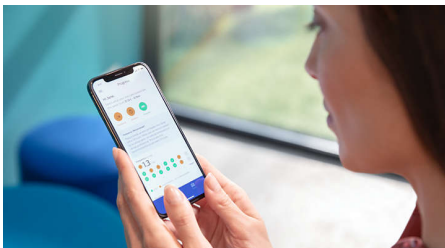

Stay on track with a personalized progress report

- Start and keep up healthy habits

Highlights

Premium All-in-One brush head

Clean without compromise with the A3 Premium All-in-One brush head. Our all-time best has angled bristles to help remove up to 20x more plaque even in hard-to-reach areas*. Triangular tips work to remove up to 100% more stains in less than two days**. And longer bristles clean deep for gums that are up to 15x healthier in just two weeks**. All that without ever switching brush heads. Did you know: brush heads become less effective after 3 months of use? Our BrushSync™ feature can remind you when it's almost time for a replacement.

Progress Report

The DiamondClean 9000 gives you the guidance you need to improve and maintain healthy brushing habits in between dentist checkups. Built-in smart sensors let you know when you're using too much pressure, and by connecting your brushing experience to the Sonicare app, a personalized Progress Report helps you stay on track, to see how much you've improved over time.