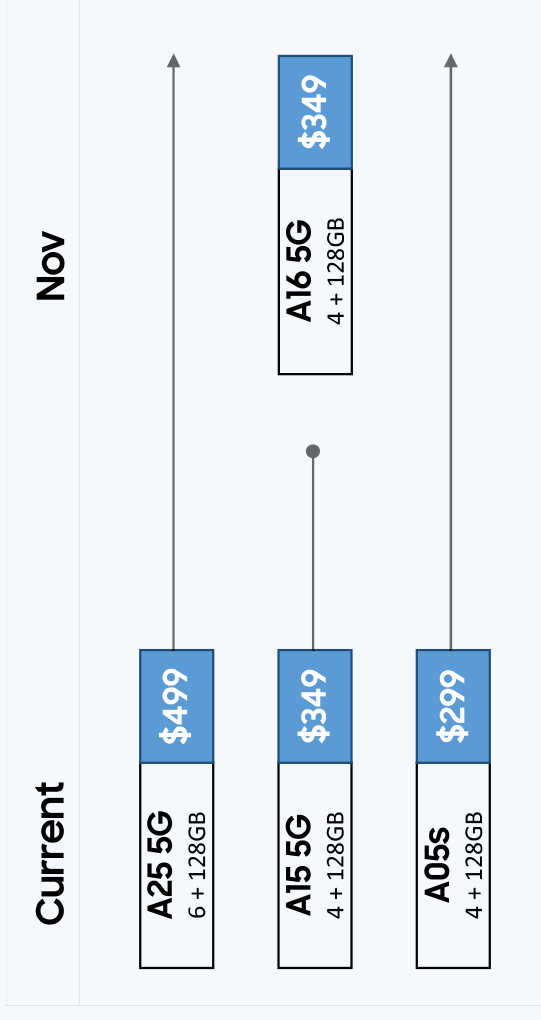

Launch Information

Product submission Wk 26

Ranging confirmation Wk 32

Testing

TA - Wk 41

DP - Wk 43

Launch - Wk 44

- Same SKU count as the outgoing A15 5G
- Colour: Blue Black
- Finish: Glossy

Spec comparison

	Galaxy A16 5G	Galaxy A15 5G
Display	6.7" Display Full HD+ Super AMOLED 90Hz Refresh Rate	6.5" Display Full HD+ Super AMOLED 90Hz Refresh Rate
Rear Camera	50MP AF (f1.8) 5MP (f2.2) 2MP (f2.4)	50MP AF Wide (f1.8) 5MP (UltraWide, f2.2) 2MP (Macro, f2.4)
Front Camera	13MP (f2.0)	13MP (f2.0)
Battery	5,000mAh (Typical) 25W Super Fast Charging	5,000mAh (Typical) 25W Super Fast Charging
Chipset	Mediatek MT6835V/TZ Octa core	Mediatek MT6835 Octa core
Security	Fingerprint Reader Facial Recognition	Fingerprint Reader Facial Recognition
Ingress Protection	IP54	-
Operating System	Android 14	Android 14
Wi-Fi	802.11 a/b/g/n/ac	802.11 a/b/g/n/ac
Bluetooth version	v5.3	v5.3
NFC	Yes	Yes
SIM Type	Single SIM	Single SIM
Network	5G - Sub6	5G - Sub6
Product Dimensions	164.4 x 77.9 x 7.9 mm	160.1 x 76.8 x 8.4mm
Product Weight	210g (TBC)	200g