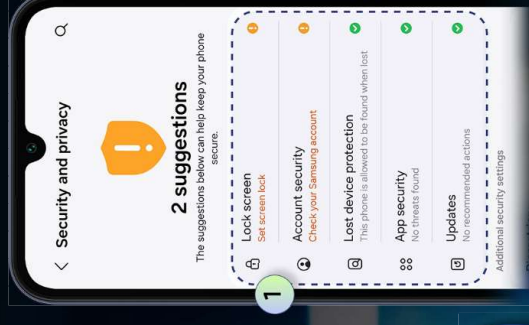

Download seasons of your favorite show in a flash and binge-stream all day without lag

5G

※ Requires optimal 5G connection. 5G network availability and actual speed may vary depending on countries' network provider and user environment.

Privacy & Security

Security that gives you total peace of mind

End-to-end protection

E2EE* for back-up & sync** : Sensitive data is encrypted from end to end

Stronger privacy

- Auto Blocker: App & data protection
- Secure Folder: Protected by Samsung Knox security platform
- Security & Privacy Dashboard:
① Intuitive security status, ② app monitoring

Auto Blocker

Secure Folder

Security & Privacy Dashboard

* E2EE: End to End Encryption

** Back-up: Call Log, Message, Watch, Settings, Apps / Sync: Health, Reminder, Internet, Wi-Fi, BT

Worry free experience