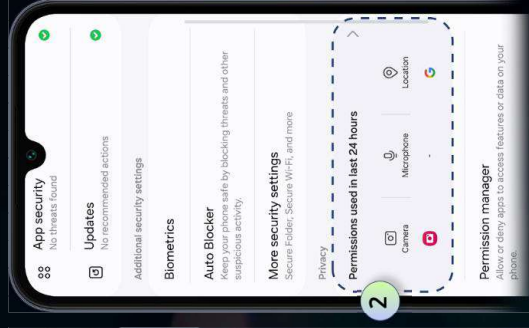

Download seasons of your favorite show in a flash and binge-stream all day without lag

5G

※ Requires optimal 5G connection. 5G network availability and actual speed may vary depending on countries' network provider and user environment.

Privacy & Security

Security that gives you total peace of mind

End-to-end protection

E2EE* for back-up & sync** : Sensitive data is encrypted from end to end

Stronger privacy

- Auto Blocker: App & data protection
- Secure Folder: Protected by Samsung Knox security platform
- Security & Privacy Dashboard:
① Intuitive security status, ② app monitoring

Auto Blocker

Secure Folder

Security & Privacy Dashboard

* E2EE: End to End Encryption

** Back-up: Call Log, Message, Watch, Settings, Apps / Sync: Health, Reminder, Internet, Wi-Fi, BT

Worry free experience