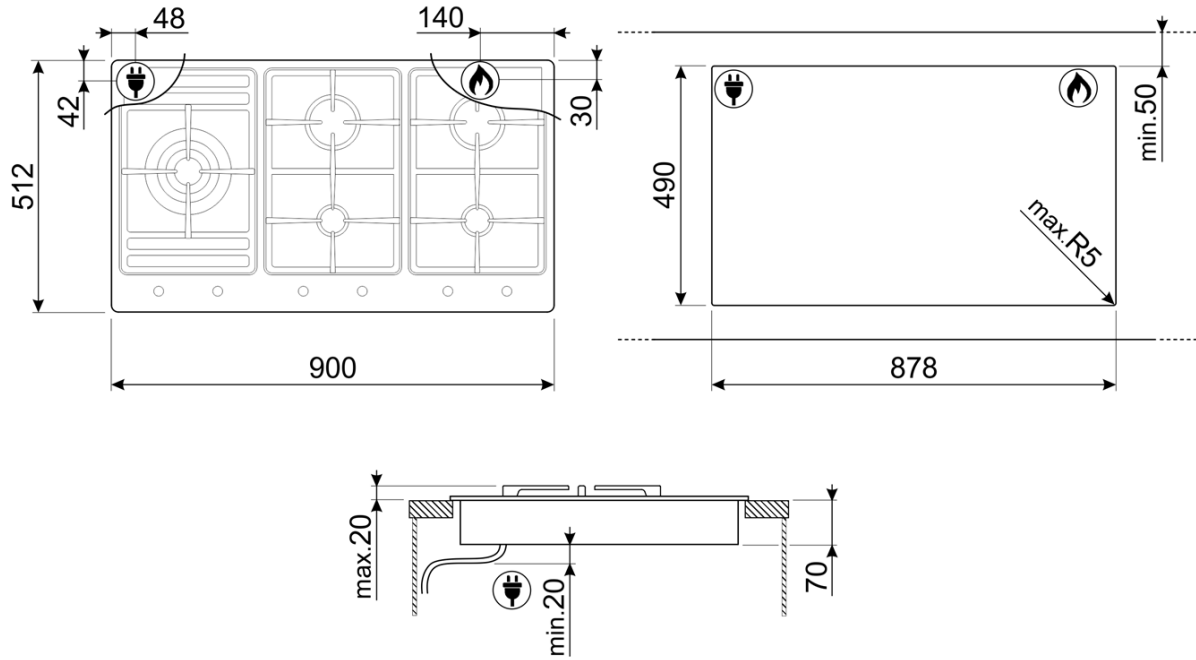

COOKTOP FEATURES

EAN	8017709327644
Dimensions	900mmW x 512mmD x 70mmH
Finish	Stainless steel
Installation	Topmount
Cutout	878mmW x 490mmD (refer to technical drawing)
Capacity	5 burner Left (wok): 18 MJ/h (3.6 MJ/h interior, 14.4 MJ/h exterior) Front centre: 3.9 MJ/h Rear centre: 9.6 MJ/h Front right: 3.9 MJ/h Rear right: 9.6 MJ/h
Burners	Aluminium
Pan stands	Cast iron
Ignition	Automatic electronic
Gas connection	Set for natural gas - regulator supplied Adaptable for U LPG - no regulator supplied
Safety	Flame failure device fitted to each burner
Accessories	1 x cast iron wok support
Power	220-240V, 50/60Hz 10A Connection
Warranty	Two years parts and labour

PSA9062
90CM CLASSIC GAS COOKTOP

MADE IN ITALY
Since 1948

PLEASE NOTE: drawings are not to scale. They are to assist only.

WARNING: technical specifications and product sizes can be varied by the manufacturer without notice.

Cutouts for appliances should only be by physical product measurements. The above information is indicative only.