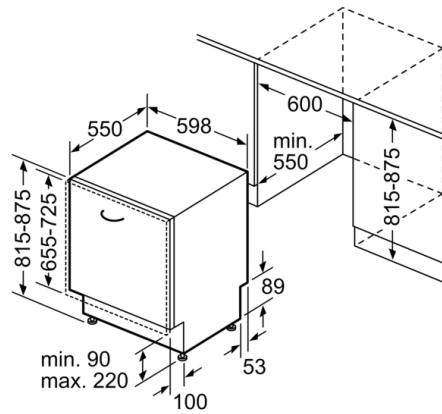

#### Product Dimensions (H x W x D)

- Height 815-875 mm x Width 598 mm x Depth 550 mm

## Series 4, fully-integrated dishwasher, 60 cm SMV4HTX01A

measurements in mm

⌘ socket  
( ) values with extension kit

measurements in mm