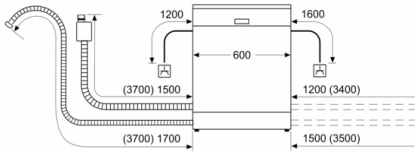

#### Product Dimensions (H x W x D)

- Height 815-875 mm x Width 598 mm x Depth 550 mm

## Series 4, fully-integrated dishwasher, 60 cm SMV4HTX01A

measurements in mm

⌘ socket  
( ) values with extension kit

measurements in mm