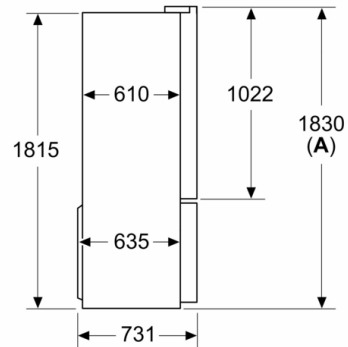

Freezer Compartment

- Freezer: 2 transparent drawers with telescopic rails
- Ice cube tray

Dimensions

- Dimensions (H x W x D): 1830 mm x 905 mm x 731 mm

Technical Information

- 4 wheels for easier transport, 3 of them height adjustable.
- Voltage 220 - 240 V

Accessories

- 3 x egg tray, 1 x ice cube tray

Comfort

- To achieve the declared energy consumption, the attached distanceholders have to be used. As a result, the appliance depth increases by about 3.5 cm. The appliance used without the distance holder is fully functional, but has a slightly higher energy consumption.

Series 6, French Door Bottom freezer, multi door, 183 x 90.5 cm, Black stainless steel KFN96AXEAA

measurements in mm

A: Front is adjustable from 1830 to 1847, with front levelling feet fully extended
B: Add 25 for fixed spacers on back

measurements in mm

A: Front is adjustable from 1830 to 1847, with front levelling feet fully extended

Measurements in mm

Measurements in mm

A	a	b
≤ 600	0	0
600 < A ≤ 650	45	45
650 < A ≤ 700	60	60
> 700	239	239