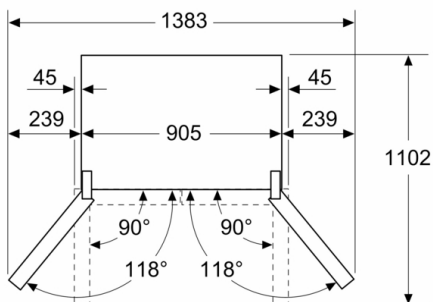

Freezer Compartment

- Freezer: 2 transparent drawers with telescopic rails
- Ice cube tray

Dimensions

- Dimensions (H x W x D): 1830 mm x 905 mm x 731 mm

Technical Information

- 4 wheels for easier transport, 3 of them height adjustable.
- Voltage 220 - 240 V

Accessories

- 3 x egg tray, 1 x ice cube tray

Comfort

- To achieve the declared energy consumption, the attached distanceholders have to be used. As a result, the appliance depth increases by about 3.5 cm. The appliance used without the distance holder is fully functional, but has a slightly higher energy consumption.

Series 6, French Door Bottom freezer, multi door, 183 x 90.5 cm, Black stainless steel KFN96AXEAA

measurements in mm

A: Front is adjustable from 1830 to 1847, with front levelling feet fully extended
B: Add 25 for fixed spacers on back

measurements in mm

A: Front is adjustable from 1830 to 1847, with front levelling feet fully extended

Measurements in mm

Measurements in mm

A	a	b
≤ 600	0	0
600 < A ≤ 650	45	45
650 < A ≤ 700	60	60
> 700	239	239