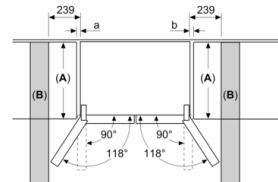

Freezer Compartment

- Freezer: 2 transparent drawers with telescopic rails
- Ice cube tray

Dimensions

- Dimensions (H x W x D): 1830 mm x 905 mm x 731 mm

Technical Information

- 4 wheels for easier transport, 3 of them height adjustable.
- Voltage 220 - 240 V

Series 6, French Door Bottom freezer, multi door, 183 x 90.5 cm, Black stainless steel KFN96AXEAA

measurements in mm

A: Front is adjustable from 1830 to 1847, with front levelling feet fully extended
B: Add 25 for fixed spacers on back

measurements in mm

A: Front is adjustable from 1830 to 1847, with front levelling feet fully extended

Measurements in mm

Measurements in mm

A	a	b
≤ 600	0	0
600 < A ≤ 650	45	45
650 < A ≤ 700	60	60
> 700	239	239

A: Kitchen cabinet or worktop depth

B: Wall
 Drawers can be pulled and taken out with door open to 90°