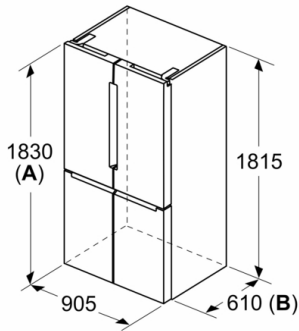

Freezer Compartment

- Freezer: 2 transparent drawers with telescopic rails
- Ice cube tray

Dimensions

- Dimensions (H x W x D): 1830 mm x 905 mm x 731 mm

Technical Information

- 4 wheels for easier transport, 3 of them height adjustable.
- Voltage 220 - 240 V

Accessories

- 3 x egg tray, 1 x ice cube tray

Comfort

- To achieve the declared energy consumption, the attached distanceholders have to be used. As a result, the appliance depth increases by about 3.5 cm. The appliance used without the distance holder is fully functional, but has a slightly higher energy consumption.

Series 6, French Door Bottom freezer, multi door, 183 x 90.5 cm, Black stainless steel KFN96AXEAA

measurements in mm

A: Front is adjustable from 1830 to 1847, with front levelling feet fully extended
B: Add 25 for fixed spacers on back