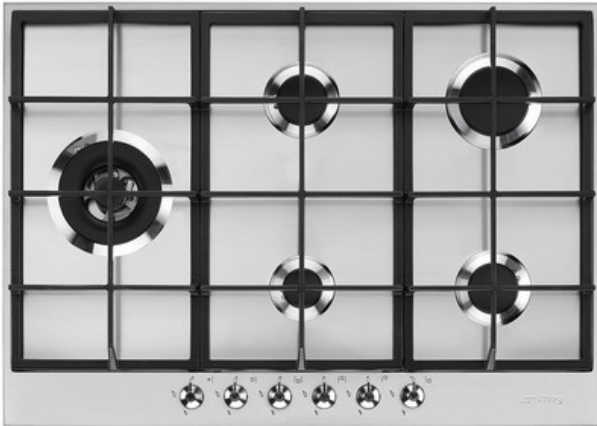

PX375LAU

Hob, Classic, Gas, 70/75 cm, Traditional

TYPE

Product Family: Hob • Dimensions: 70/75 cm • Type: Gas • Built-in type: Traditional • Power supply: Gas • EAN code: 8017709261306

AESTHETICS

Colour: Stainless steel • Finishing: Satin • Aesthetics: Classic • Type of steel: Brushed • Material: Stainless Steel • Controls colour: Steel effect • Type of control setting: Control knobs • Control knob position: Front • No. of controls: 6 • Pan stands: Cast iron • Burners: Smeg Contemporary • Burners Material: Aluminium • Serigraphy colour: Black

PROGRAMS / FUNCTIONS

Total no. of cook zones: 5 • No. of gas cook zones: 5

OPTIONS

Standard cut out: 478-482x655-660 mm

COOKING ZONES

1st zone position: Centre-left • 2nd zone position: Rear-centre • 3rd zone position: Central • 4th zone position: Rear-right • 5th zone position: Front-right • 1st zone type: Gas - 2UR (dual) • 2nd zone type: Gas - Semi Rapid • 3rd zone type: Gas - AUX • 4th zone type: Gas - Rapid • 5th zone type: Gas - Semi Rapid • 1st zone power: 4.20 kW • 2nd zone power: 1.80 kW • 3rd zone power: 1.10 kW • 4th zone power: 2.60 kW • 5th zone power: 1.80 kW

LOGISTIC INFORMATION

Dimensions of the product (mm): 40x725x510 • Depth (mm): 510 mm • Width (mm): 725 mm • Product Height (mm): 40 mm

ACCESSORIES INCLUDED

Other gas nozzles included: G30 GPL Liquid gas