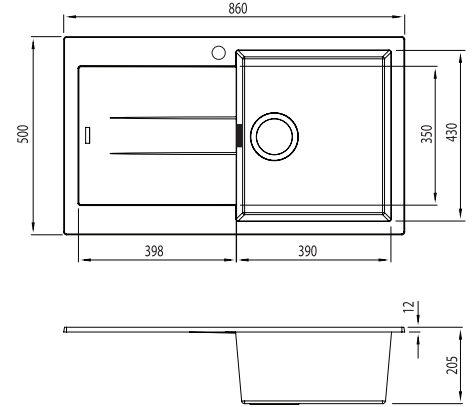

# Santorini

Italian made

All dimensions in mm

## ST-WH1522 OF

White Single Bowl Topmount Sink With Drainer

— Overflow location

### Specifications /

<b>Sink size</b>	860W x 500H mm
<b>Bowl size</b>	Main Bowl 2 390W x 430H x 200D / 34L
<b>Construction</b>	Moulded granite
<b>Material</b>	80% granite and quartz particles and 20% acrylic
<b>Installation</b>	Topmount
<b>Fixings</b>	Topmount clips supplied
<b>Min cabinet size</b>	500 mm
<b>Tap holes</b>	One tap hole only
<b>Waste fittings</b>	1 x 90 mm basket waste included
<b>Overflow</b>	Overflow kit included
<b>Carton size</b>	960 x 580 x 310 mm
<b>Weight</b>	15 kg
<b>Warranty</b>	Lifetime manufacturer's warranty (refer to Oliveri website)
<b>Maintenance and care instructions</b>	Clean the sink regularly with warm water, a liquid detergent and a soft cloth. Do not use abrasive powders or creams and avoid chemically aggressive detergents. Generic stains should be removed immediately with very hot water and a cleaning product. For organic stains which are especially difficult to remove, it is recommended that you fill the sink with a highly diluted organic cleaner such as bleach and let stand overnight. The next morning, rinse with warm water and a soft cloth.