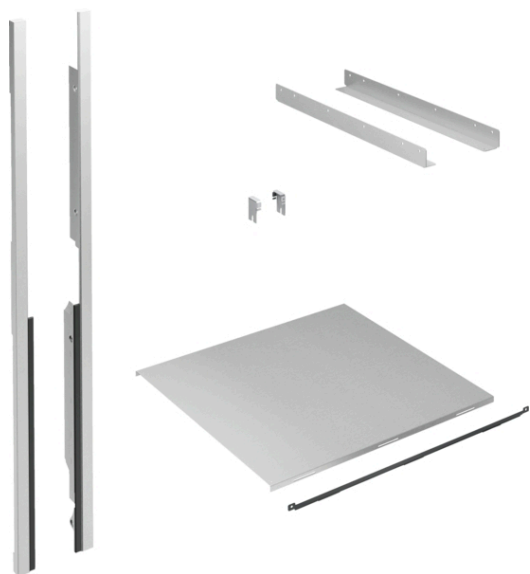

Decor frame, 47 x 37 x 1051 mm, Stainless steel  
Z11SZ90X0

COOKING PASSION SINCE 1877

##### Technical Data

Dimensions of the packed product (HxWxD) : 153 x 996 x 577 mm

Pallet dimensions : 140.0 x 80.0 x 120.0

Standard number of units per pallet : 8

Net weight : 4.0 kg

Gross weight : 6.2 kg

#### Features

- material: stainless steel
- Accessory dimensions (HxWxD): 47 mm x 37 mm x 1051 mm
- Please check compatibility with your appliance before ordering via "Does this product fit my appliance?".

Z11SZ90X0

SeamlessCombination 60 + 45cm

Decor frame, 47 x 37 x 1051 mm, Stainless steel  
Z11SZ90X0

Dimensioned drawings