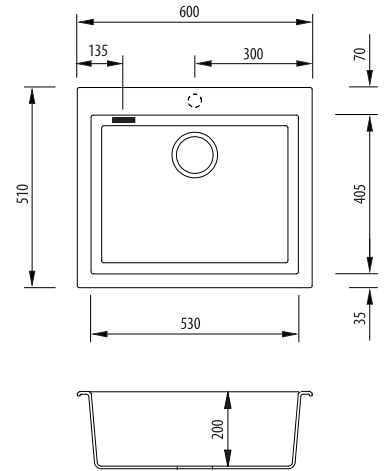

Santorini

Italian made

All dimensions in mm

ST-WH1561 OF

White Grande Bowl Topmount Sink

Overflow location

Specifications /

Sink size	600W x 510H mm
Bowl size	Grande Bowl 530W x 405H x 200D / 43L
Construction	Moulded granite
Material	80% granite and quartz particles and 20% acrylic
Installation	Topmount
Fixings	Topmount clips supplied
Min cabinet size	600 mm
Tap holes	1 tap hole only
Waste fittings	1 x 90 mm basket waste included
Overflow	Overflow kit included
Carton size	720 x 600 x 280 mm
Weight	12 kg
Warranty	Lifetime manufacturer's warranty (refer to Oliveri website)
Maintenance and care instructions	Clean the sink regularly with warm water, a liquid detergent and a soft cloth. Do not use abrasive powders or creams and avoid chemically aggressive detergents. Generic stains should be removed immediately with very hot water and a cleaning product. For organic stains which are especially difficult to remove, it is recommended that you fill the sink with a highly diluted organic cleaner such as bleach and let stand overnight. The next morning, rinse with warm water and a soft cloth.

Included accessories /

AC10
Basket Waste with
Rectangular Overflow