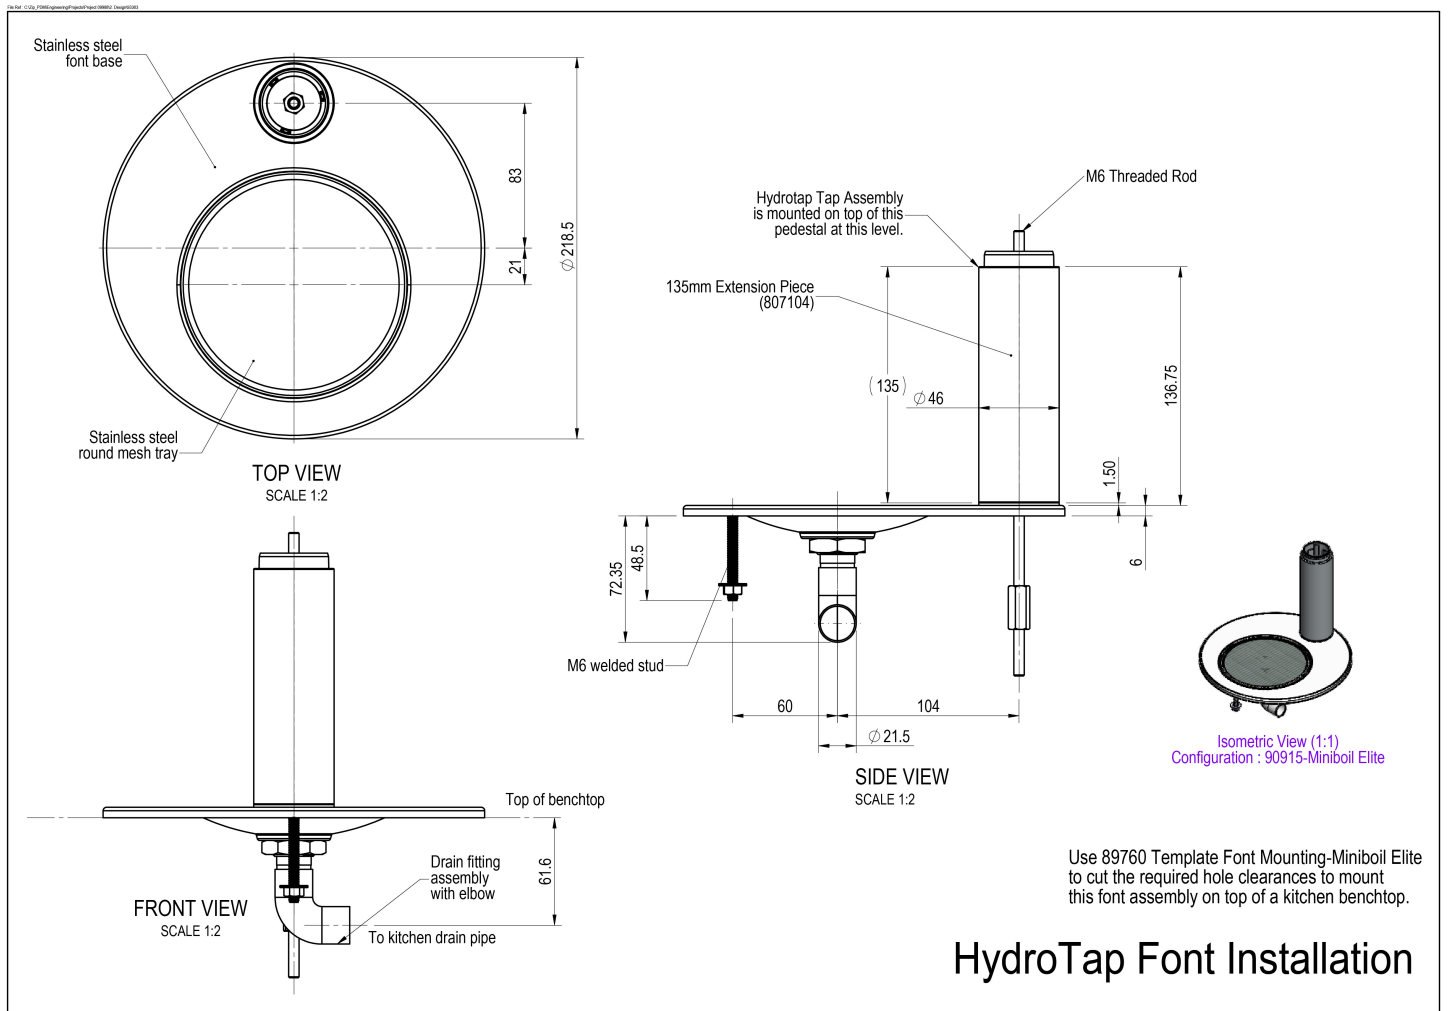

Installation

Files

Installation layout (PDF)

BIM files

ArchiCAD Zip Water Library (LCF)

Revit project file

Revit virtual showroom

Download all