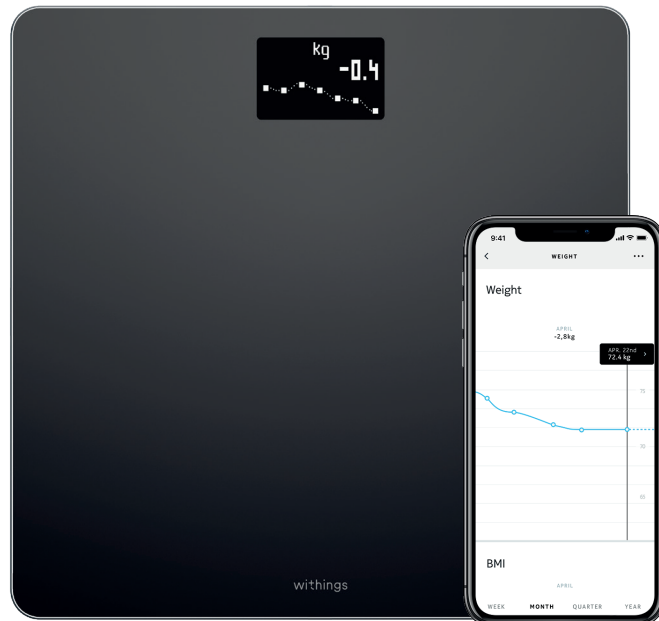

# Weight & BMI Wi-Fi Scale

Available colors:

Body is a Wi-Fi scale that uses patented Position Control™ technology to deliver a highly accurate assessment of weight and BMI. Body provides immediate on-screen feedback and automatically synchronizes with the free Health Mate™ app to track changes over time and help anyone reach their weight goals.

Body is an advanced connected scale being offered at an affordable price.

## Tracks weight & BMI

### Weight trend screen

Displays a graph with the previous 8 measurements, as well as the difference between the latest measurement and the one before.