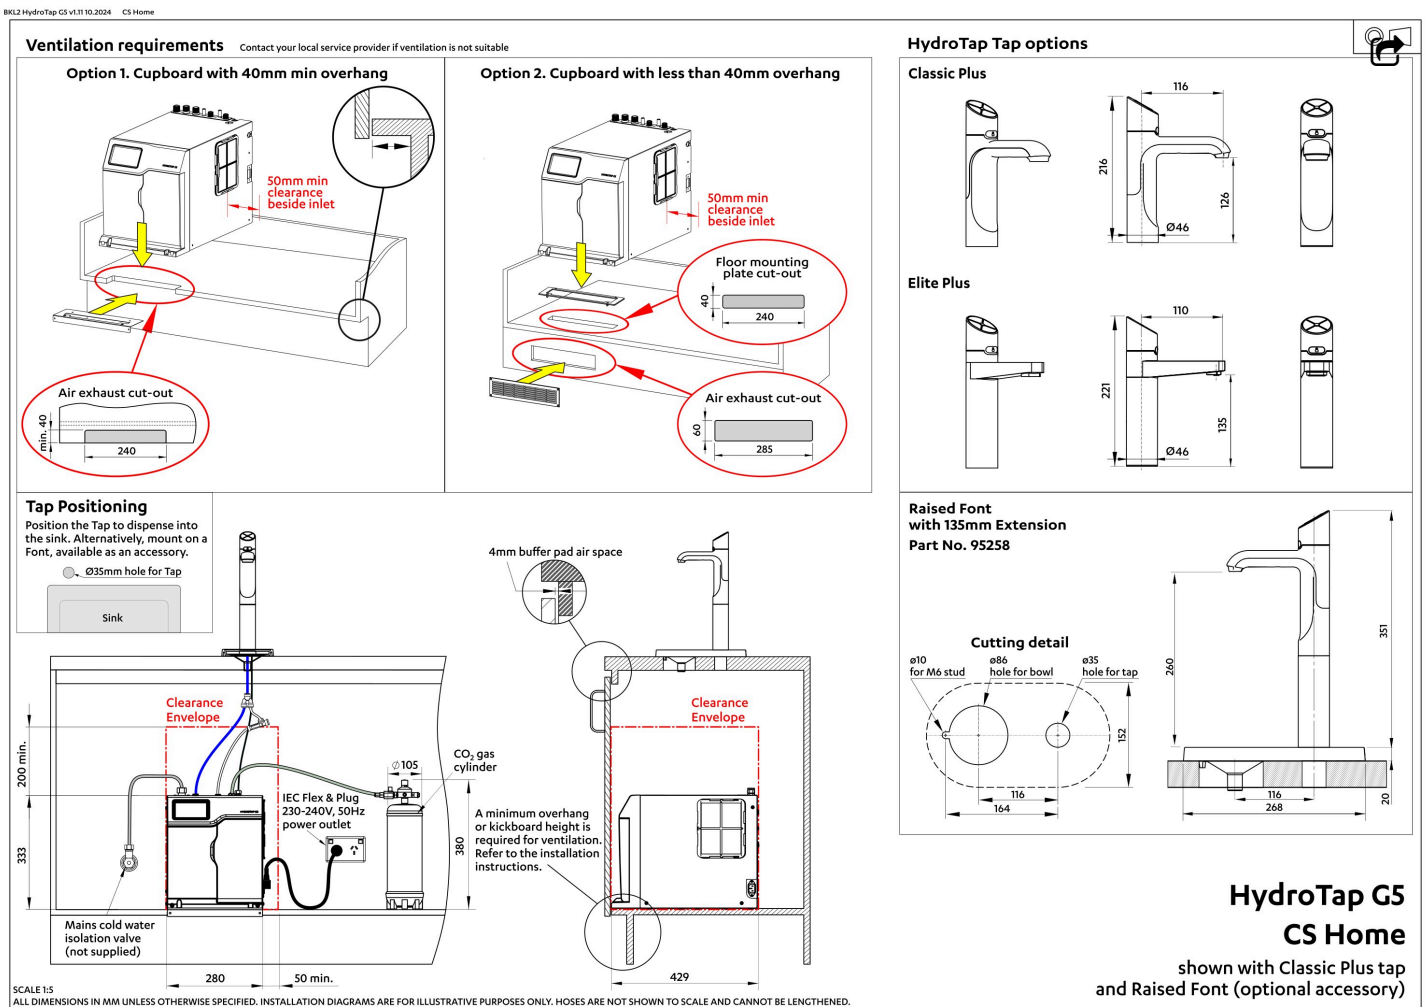

Installation Requirements

1. Installation and connection of your Zip HydroTap must be carried out by a qualified person, observing national and local regulations.
2. You will require suitable mains electrical and drinking water connections, plus waste water drainage all within 1.5 metres of the product.
3. Discrete cabinetry cut outs are required for airflow. 40mm minimum clearance on cupboard base overhang required otherwise alternative installation options are available.
4. Installation on most bench tops is straightforward however some stone bench tops may require a specialised cutting service.
5. If you live in a hard water area, we recommend installation of a Zip scale filtration kit.
6. Installation by Zip Professional Service can be arranged with a phone call or through www.zipwater.com/book-service-visit

Installation Detail