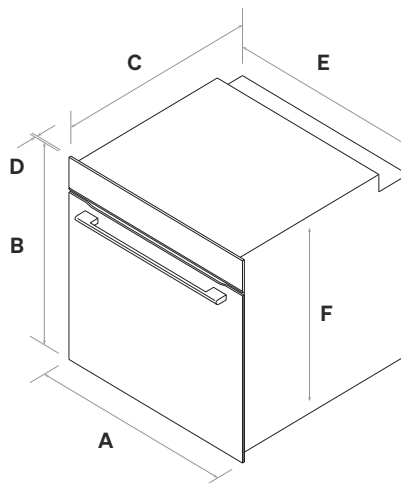

ACCESSORIES

- 2 × Chrome Wire Shelves
- 1 × Enamelled Baking Tray
- 1 × Grill Insert
- 1 × AirFry Tray
- Telescopic Runners (Standard)

SIZE, W/D/H (MM)

Packaged	639 × 579 × 660
Physical	594 × 500 × 595

WEIGHT (KG)

Net: 34 Gross: 37.5

INSTALLATION

Underbench or Wall Tower Installation

POWER REQUIREMENTS

Power Connection	15 Amp, Hardwired
Rated Voltage	220–240V~, 50Hz
Maximum Power	2900–3400W

ADDITIONAL DETAILS

Barcode	9349260096783
Warranty	3 Years

FRONT VIEW

Note: See the user manual for detailed ventilation and installation details

DIMENSIONS (MM)

A	594	B	595	C	500
D	21	E	555	F	580

MINIMUM INSIDE CAVITY (MM)

W	596	D	520 (Proud)
H	596	D	580 (Flush)