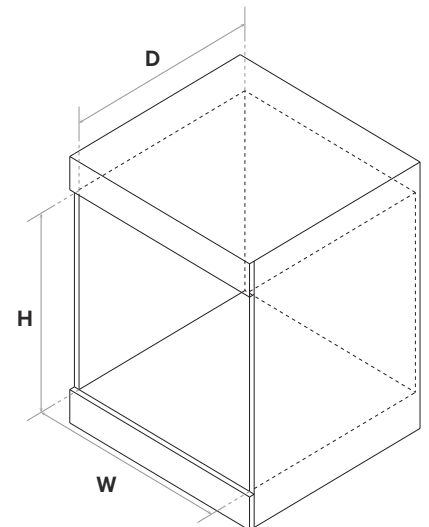

ACCESSORIES

- 2 × Chrome Wire Shelves
- 1 × Enamelled Baking Tray
- 1 × Grill Insert
- 1 × AirFry Tray
- Telescopic Runners (Standard)

SIZE, W/D/H (MM)

Packaged	639 × 579 × 660
Physical	594 × 500 × 595

WEIGHT (KG)

FRONT VIEW

Note: See the user manual for detailed ventilation and installation details

DIMENSIONS (MM)

A	594	B	595	C	500
D	21	E	555	F	580

MINIMUM INSIDE CAVITY (MM)

W	596	D	520 (Proud)
H	596	D	580 (Flush)