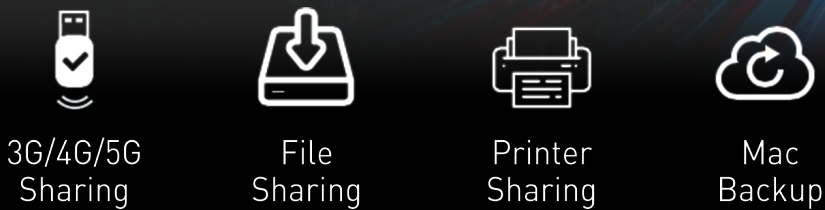

AiProtection Pro

WPA3 Security Protocol

Advanced Parental Controls

Connectivity Options

DSL-AX82U has DSL port, Gigabit WAN port, four Gigabit LAN ports, and USB 3.0 (USB 3.1 Gen 1) port. Smart TV, game consoles, NAS storage devices and more can now have their own dedicated ports, making DSL-AX82U your digital home hub.

With built-in USB 3.0 port, you can connect USB-enabled devices, such as external storage drives, printers, or a 3G/4G/5G dongle to DSL-AX82U and share them conveniently with other users via Wi-Fi. And with USB 3.0, you can enjoy up to 10X faster data transfer speeds.