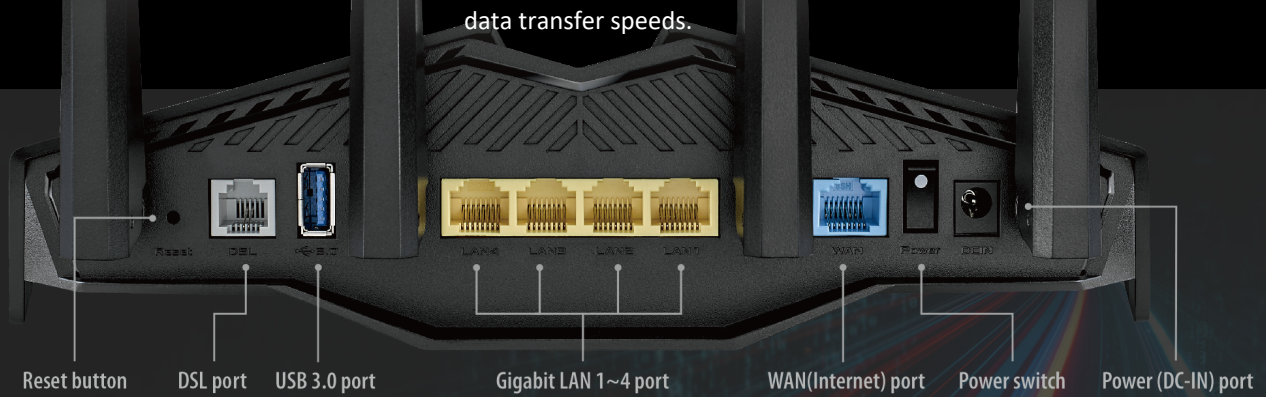

AiProtection Pro

WPA3 Security Protocol

Advanced Parental Controls

Connectivity Options

DSL-AX82U has DSL port, Gigabit WAN port, four Gigabit LAN ports, and USB 3.0 (USB 3.1 Gen 1) port. Smart TV, game consoles, NAS storage devices and more can now have their own dedicated ports, making DSL-AX82U your digital home hub.

With built-in USB 3.0 port, you can connect USB-enabled devices, such as external storage drives, printers, or a 3G/4G/5G dongle to DSL-AX82U and share them conveniently with other users via Wi-Fi. And with USB 3.0, you can enjoy up to 10X faster data transfer speeds.